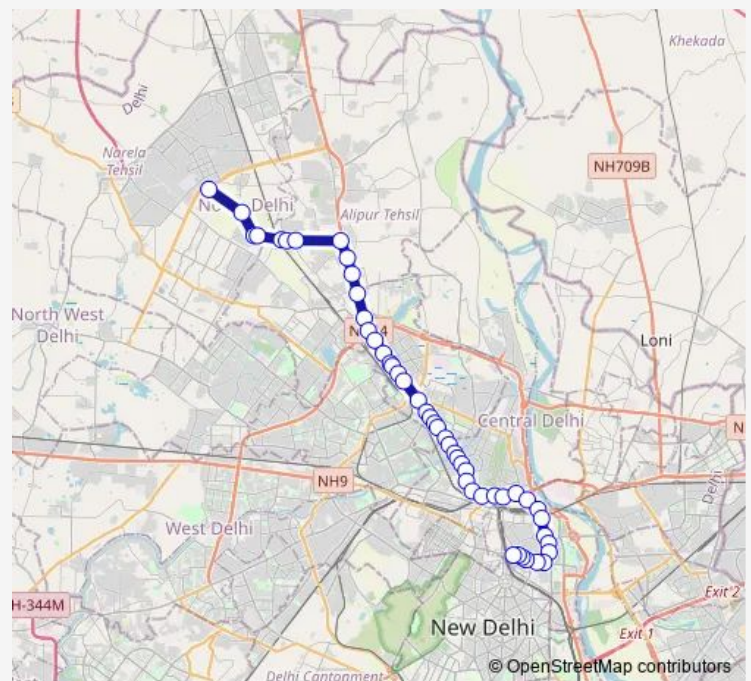

### Route schedule

Metro Vihar Holambi Khurd Terminal — New Delhi Railway Station Gate 2

Monday	04:50-19:14
Tuesday	04:50-19:14
Wednesday	04:50-19:14
Thursday	04:50-19:14
Friday	04:50-19:14
Saturday	04:50-19:14
Sunday	04:50-19:14

### Route info

Direction: Metro Vihar Holambi Khurd Terminal

Stops: 48

Trip Duration: 1 hour 49 min

172edown

Gujranwala Town

Telephone Exchange

State Bank Colony