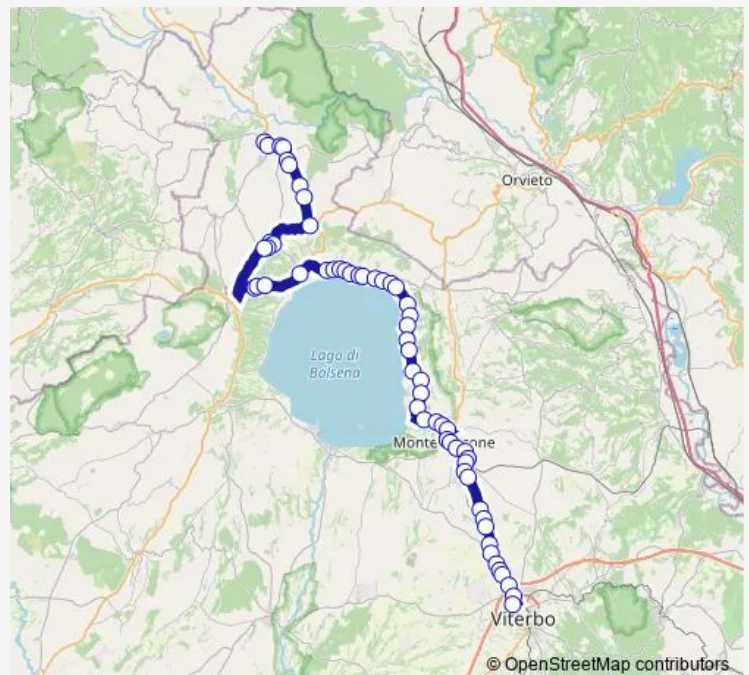

### Route schedule

ACQUAPENDENTE | Ist. OMNICOMPENSIVO  
LEONARDO DA VINCI # f847 — VITERBO | Riello # f641

Monday	—
Tuesday	—
Wednesday	—
Thursday	—
Friday	—
Saturday	—
Sunday	06:50

### Route info

Direction: ACQUAPENDENTE | Ist. OMNICOMPENSIVO  
LEONARDO DA VINCI # f847

Stops: 60

Trip Duration: 1 hour 20 min

BOLSENA | Staccionato # f861

BOLSENA | Via Cassia (Km 117) # f862

BOLSENA | Piantata # f863