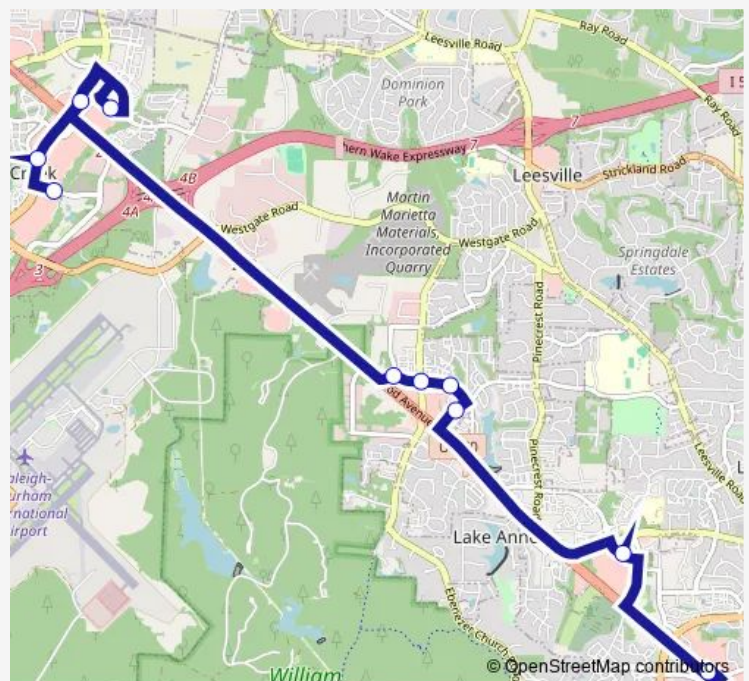

### Route schedule

Townridge Shopping Center — Brier Creek Shopping Center

Monday 06:08-22:08

Tuesday 06:08-22:08

Wednesday 06:08-22:08

Thursday 06:08-22:08

Friday 06:08-22:08

Saturday 06:08-22:08

### Route info

Direction: Townridge Shopping Center

Stops: 10

Trip Duration: 0 hour 22 min

70L — Brier Creek

**Direction**

Brier Creek Shopping Center — Townridge Shopping Center

14 stops

## Route schedule

Brier Creek Shopping Center — Townridge Shopping Center

Monday 06:30-22:30

Tuesday 06:30-22:30

Wednesday 06:30-22:30

Thursday 06:30-22:30

Friday 06:30-22:30

Saturday 06:30-22:30

## Route info

Direction: Brier Creek Shopping Center

Stops: 14

Trip Duration: 0 hour 30 min

70L Bus time schedules and route maps are available in an offline PDF at [busmaps.com](http://busmaps.com). Use the [busmaps.com](http://busmaps.com) website to see live bus times, train schedule or subway schedule, and step-by-step directions for all public transit in Raleigh