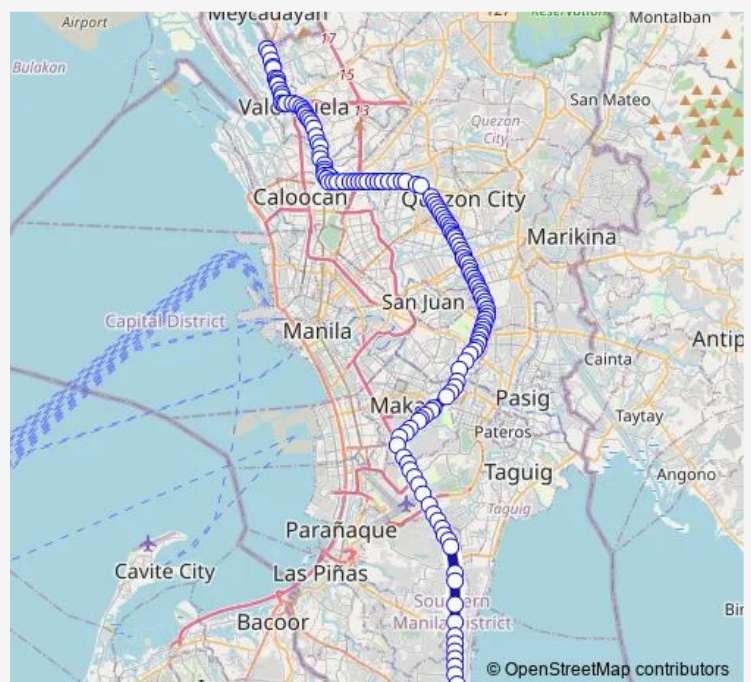

## Bus Alabang - Malanday via Edsa, Mcarthur

[Go to website](#)

**Direction**  
 Mercury Drug Store, Macarthur Highway, Malanday, Valenzuela City — South Luzon Expressway / Montillano St Intersection, Muntinlupa City, Manila

143 stops

[Open route schedule](#)

- Mercury Drug Store, Macarthur Highway, Malanday, Valenzuela City
- Marisyl School, Macarthur Highway, Malanday Valenzuela City
- Macarthur Highway, Dalandanan, Valenzuela City
- Macarthur Highway / Santiago Road Interchange, Dalandanan, Valenzuela City
- Ign Pharmacy, Macarthur Highway, Dalandanan, Valenzuela City
- Dalandanan, Fire sub station, Macarthur Highway, Dalandanan, Valenzuela City
- Dalandanan Health Centre, Macarthur Highway, Dalandanan, Valenzuela City
- Santos Encamacion Elementary School, Macarthur Highway, Dalandanan, Valenzuela City
- Inglesia Ni Cristo, Macarthur Highway, Dalandanan, Valenzuela City
- Galdrine Industrial Corp., Macarthur Highway, Dalandanan, Valenzuela City
- Macarthur Highway / San Miguel Interchange, Dalandanan, Valenzuela City
- Parish Church or Isidro Labarador, Macarthur Highway, Malinta, Valenzuela City
- Jolibee, Macarthur Highway, Malinta, Valenzuela City
- Malinta Elementary School, Macarthur Highway, Malinta, Valenzuela City

**Route schedule**

Mercury Drug Store, Macarthur Highway, Malanday, Valenzuela City — South Luzon Expressway / Montillano St Intersection, Muntinlupa City, Manila

Monday	00:00
Tuesday	00:00
Wednesday	00:00
Thursday	00:00
Friday	00:00
Saturday	00:00
Sunday	00:00

**Route info**

Direction: Mercury Drug Store, Macarthur Highway, Malanday, Valenzuela City

Stops: 143

Trip Duration: 3 hour 31 min

Alabang - Malanday via Edsa, Mcarthur

Macarthur Highway / Maysan Road Intersection, Malinta,  
Valenzuela City