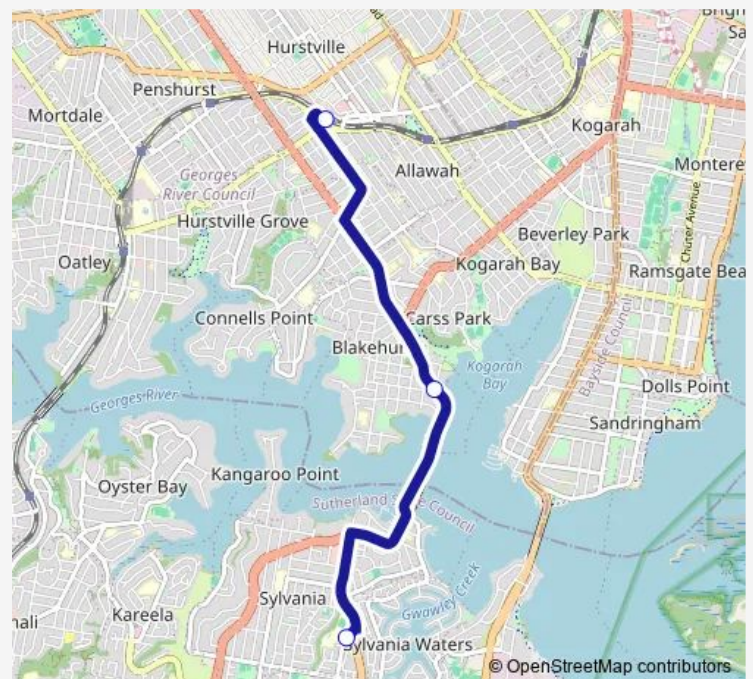

School Bus S260 Sylvania HS to Hurstville Station

[Go to website](#)**Direction**

Sylvania High School, Bellingara Rd — Hurstville Station, Ormonde Pde, Stand K

3 stops

[Open route schedule](#)

Sylvania High School, Bellingara Rd

Princes Hwy Opp Beach St

Hurstville Station, Ormonde Pde, Stand K

Route schedule

Sylvania High School, Bellingara Rd — Hurstville Station, Ormonde Pde, Stand K

Monday	15:08
Tuesday	15:08
Wednesday	15:08
Thursday	15:08
Friday	15:08
Saturday	—
Sunday	—

Route info

Direction: Sylvania High School, Bellingara Rd

Stops: 3

Trip Duration: 0 hour 15 min

S260 — Sylvania HS to Hurstville Station

S260 School Bus time schedules and route maps are available in an offline PDF at busmaps.com. Use the busmaps.com website to see live bus times, train schedule or subway schedule, and step-by-step directions for all public transit in Sydney