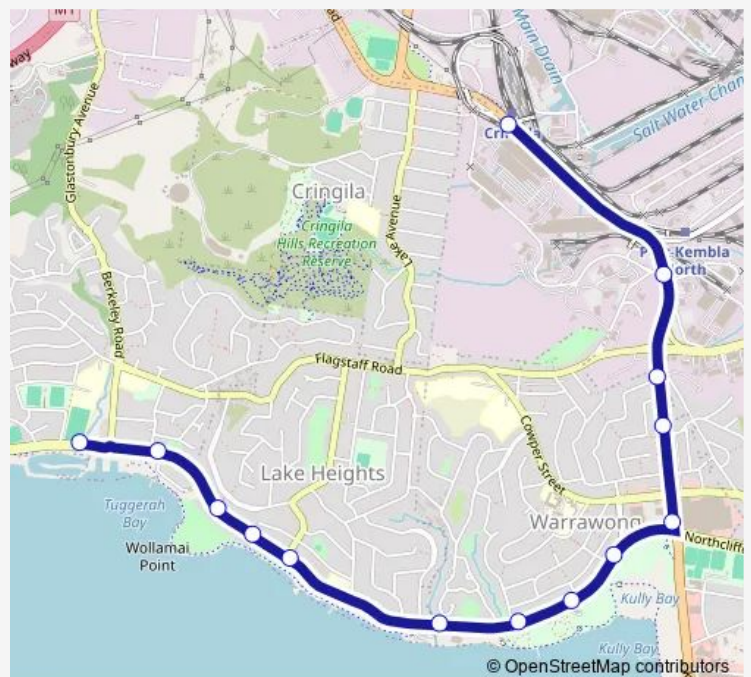

School Bus S260 Illawarra Sports HS to Cringila Station

[Go to website](#)

Direction

Cringila Station, Five Islands Rd — Illawarra Sports School, Nannawilli St

16 stops

[Open route schedule](#)

Cringila Station, Five Islands Rd

King St Opp Bent St

Warrawong Plaza, King St

Northcliffe Dr Opp Margaret St

Northcliffe Dr Opp Walker St

Northcliffe Dr Opp Jackson Av

Illawarra Yacht Club, Northcliffe Dr

Northcliffe Dr Opp St Cloud Cres

Northcliffe Dr Opp Buena Vista Av

Northcliffe Dr Opp Lakes Heights Public School

Northcliffe Dr Opp Lake Heights Rd

Von Guerard Park, Northcliffe Dr

151 Northcliffe Dr

Northcliffe Dr After Wollamai Cres

Northcliffe Dr Opp Carroona St

Illawarra Sports School, Nannawilli St

Route schedule

Cringila Station, Five Islands Rd — Illawarra Sports School, Nannawilli St

Monday	08:30
Tuesday	08:30
Wednesday	08:30
Thursday	08:30
Friday	08:30
Saturday	—
Sunday	—

Route info

Direction: Cringila Station, Five Islands Rd

Stops: 16

Trip Duration: 0 hour 15 min

S260 — Illawarra Sports HS to Cringila Station