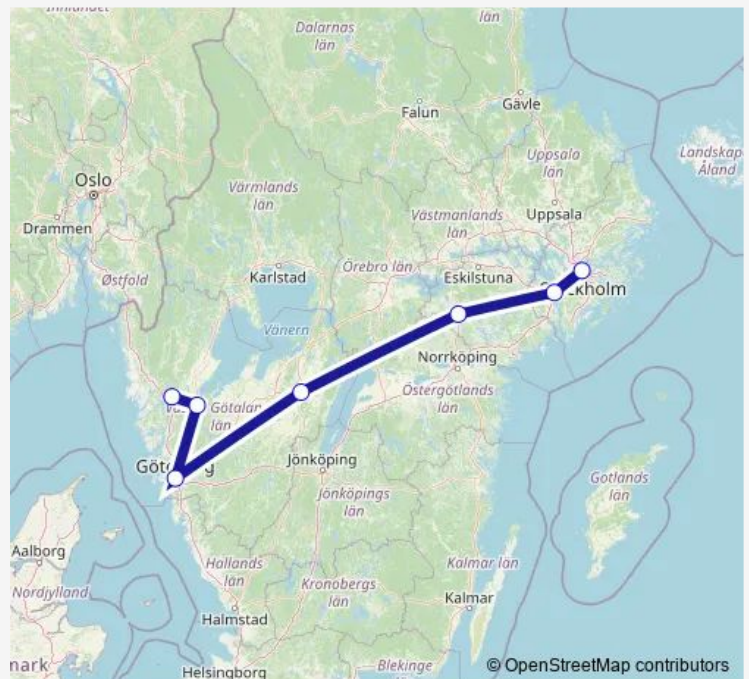

High Speed Rail Service SJ Snabbtåg Skåneexpressen

[Go to website](#)

Direction

Uddevalla Centralstation — Stockholm Centralstation

5 stops

[Open route schedule](#)

Uddevalla Centralstation

Trollhättan Centralstation

Göteborg Centralstation

Alingsås station

Stockholm Centralstation

Route schedule

Uddevalla Centralstation — Stockholm Centralstation

Monday 05:49

Tuesday 05:49

Wednesday 05:49

Thursday 05:49

Friday 05:49

Saturday —

Sunday —

Route info

Direction: Uddevalla Centralstation

Stops: 5

Trip Duration: 3 hour 59 min

■ SJ Snabbtåg Skåneexpressen