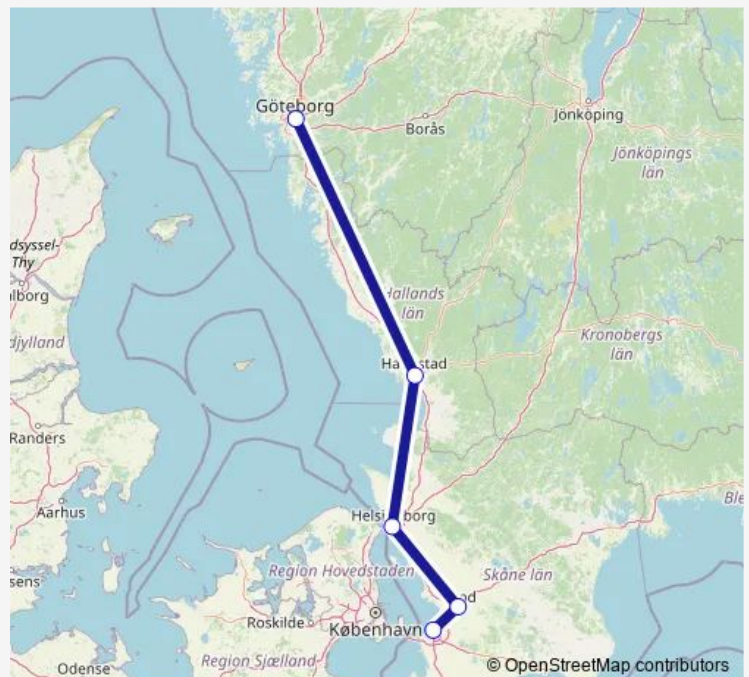

High Speed Rail Service SJ Snabbtåg Skåneexpressen

[Go to website](#)

Direction

undefined — undefined

0 stops

[Open route schedule](#)

Route schedule

undefined — undefined

Monday 06:24

Tuesday 06:24

Wednesday 06:24-06:25

Thursday 06:24

Friday 06:24

Saturday —

Sunday —

Route info

Direction:

Stops: 0

Trip Duration: — min

SJ Snabbtåg Skåneexpressen