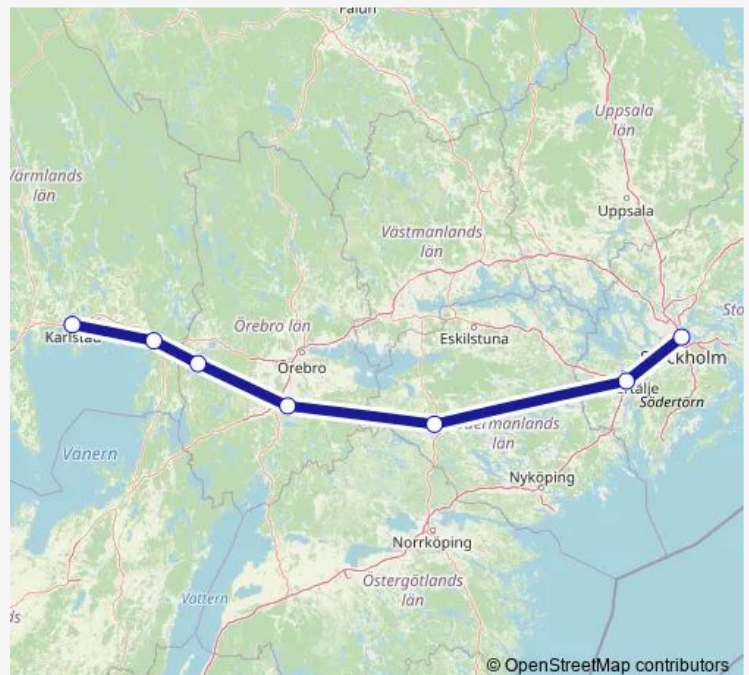

High Speed Rail Service SJ Snabbtåg Skåneexpressen

[Go to website](#)

Direction

Stockholm Centralstation — Karlstad Centralstation

7 stops

[Open route schedule](#)

Stockholm Centralstation

Södertälje Syd station

Katrineholm Centralstation

Hallsberg station

Degerfors station

Kristinehamn station

Karlstad Centralstation

Route schedule

Stockholm Centralstation — Karlstad Centralstation

Monday	17:04
Tuesday	—
Wednesday	—
Thursday	17:04
Friday	17:04
Saturday	15:29
Sunday	15:29

Route info

Direction: Stockholm Centralstation

Stops: 7

Trip Duration: 2 hour 26 min

■ SJ Snabbtåg Skåneexpressen

BusMaps