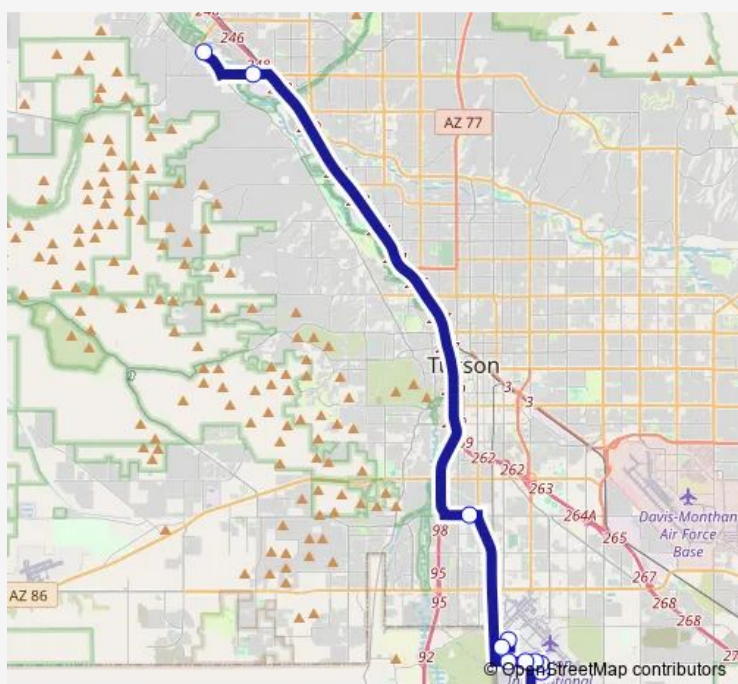

Silverbell/Crossroads Park (Se)

Route schedule

Raytheon/World View (In Front) — Silverbell/Crossroads Park (Se)

Monday	15:30-17:30
Tuesday	15:30-17:30
Wednesday	15:30-17:30
Thursday	15:30-17:30
Friday	15:30-17:30
Saturday	—
Sunday	—

Route info

Direction: Raytheon/World View (In Front)

Stops: 11

Trip Duration: 0 hour 52 min

204X — Northwest- Aero Park Express

Direction

Ina/Starcommerce Way (Nw) — Raytheon/Building 847

11 stops

[Open route schedule](#)

Ina/Starcommerce Way (Nw)

Silverbell/Crossroads Park (Se)

Irvington/Laos Transit Center (Se)

Bombardier/Aeropark Blvd (Inside)

Aero Park BI/Flight Safety (In Front)

Raytheon/World View (In Front)

Tuesday 05:19-06:49

Wednesday 05:19-06:49

Thursday 05:19-06:49

Friday 05:19-06:49

Saturday —

Sunday —

Route info

Direction: Ina/Starcommerce Way (Nw)