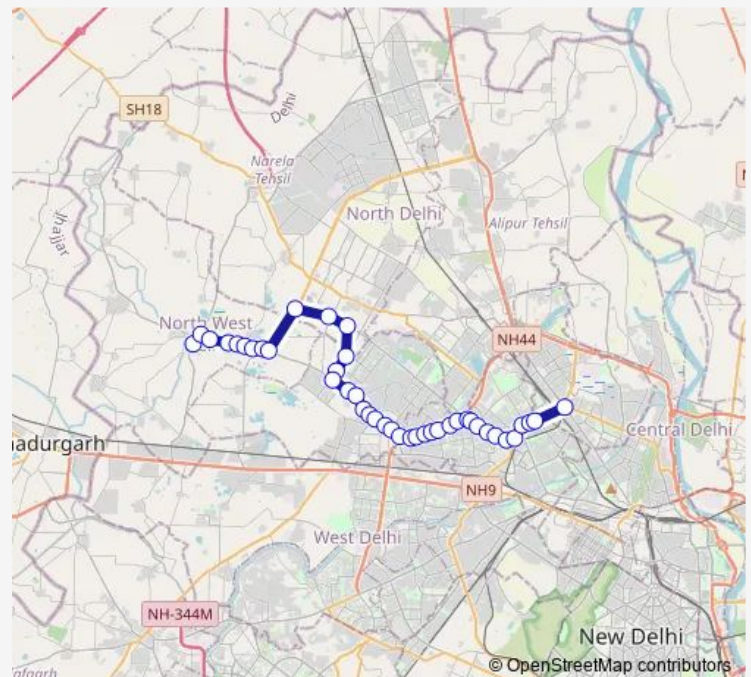

### Route schedule

Kanjhawala Village — Azadpur Terminal

Monday 05:26-19:57

Tuesday 05:26-19:57

Wednesday 05:26-19:57

Thursday 05:26-19:57

Friday 05:26-19:57

Saturday 05:26-19:57

Sunday 05:26-19:57

### Route info

Direction: Kanjhawala Village

Stops: 41

Trip Duration: 1 hour 34 min

174down

Avantika Xing

Mangolpur Kalan Village

Mangol Pur School (Outer Ring Road)