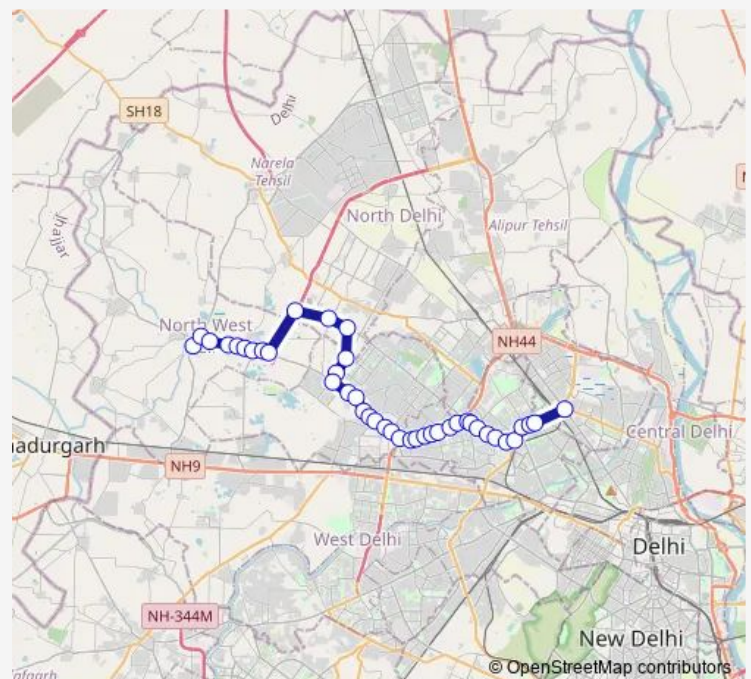

### Route schedule

Kanjhawala Village — Azadpur Terminal

Monday 05:26-19:57

Tuesday 05:26-19:57

Wednesday 05:26-19:57

Thursday 05:26-19:57

Friday 05:26-19:57

Saturday 05:26-19:57

Sunday 05:26-19:57

### Route info

Direction: Kanjhawala Village

Stops: 41

Trip Duration: 1 hour 34 min

174down

Avantika Xing

Mangolpur Kalan Village

Mangol Pur School (Outer Ring Road)