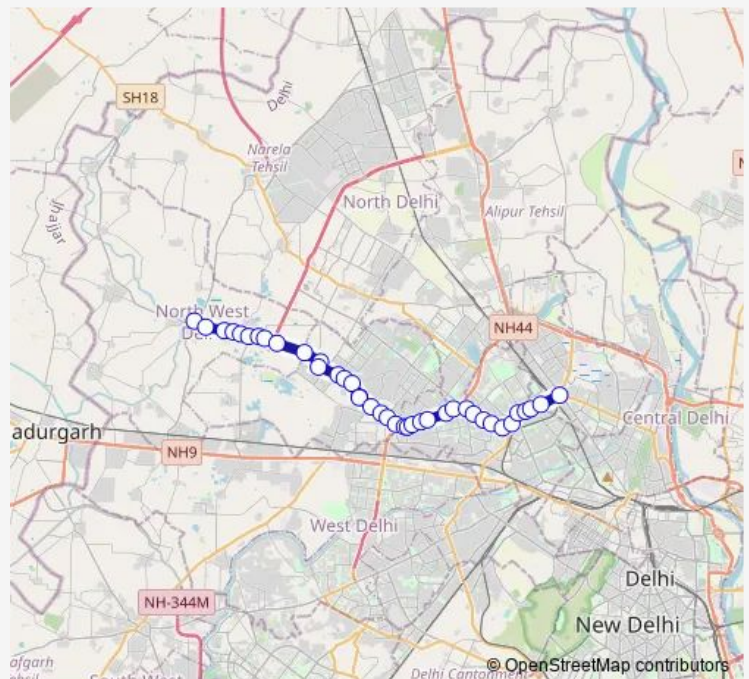

Mangol Pur Khurd

Avantika Xing

Mangolpur Kalan Village

Route schedule

Kanjhawla Chowk — Azadpur Terminal

Monday 06:40-18:20

Tuesday 06:40-18:20

Wednesday 06:40-18:20

Thursday 06:40-18:20

Friday 06:40-18:20

Saturday 06:40-18:20

Sunday 06:40-18:20

Route info

Direction: Kanjhawla Chowk

Stops: 39

Trip Duration: 1 hour 17 min