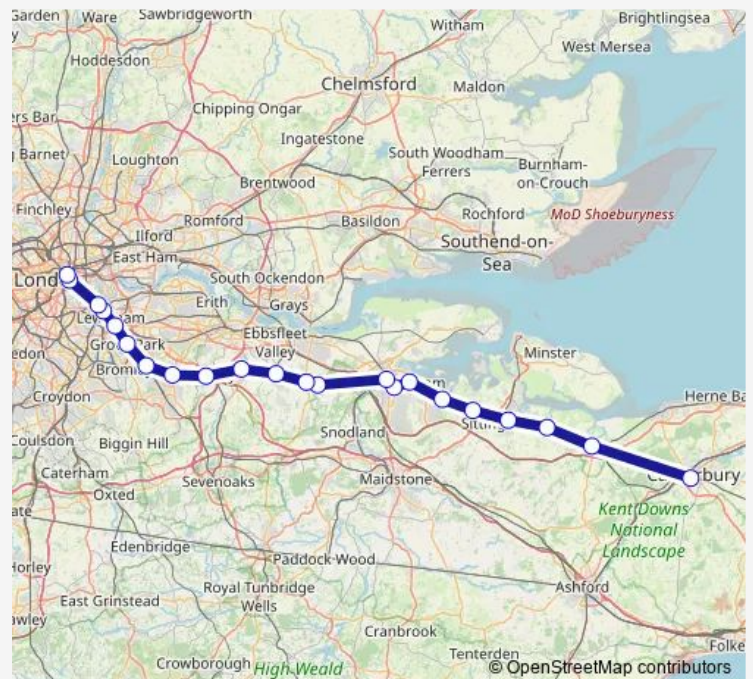

Rail Se:Cbe->Cst SE train service from CBE to Cst

[Go to website](#)

Direction

Canterbury East — London Cannon Street

22 stops

[Open route schedule](#)

Canterbury East

Faversham

St Johns (London)

New Cross

London Bridge

Route schedule

Canterbury East — London Cannon Street

Monday —

Tuesday —

Wednesday —

Thursday —

Friday —

Saturday —

Sunday

09:02-22:02

Route info

Direction: Canterbury East

Stops: 22

Trip Duration: 1 hour 42 min

■ Se:Cbe->Cst — SE train service from CBE to Cst

Se:Cbe->Cst Rail time schedules and route maps are available in an offline PDF at busmaps.com. Use the busmaps.com website to see live bus times, train schedule or subway schedule, and step-by-step directions for all public transit in London