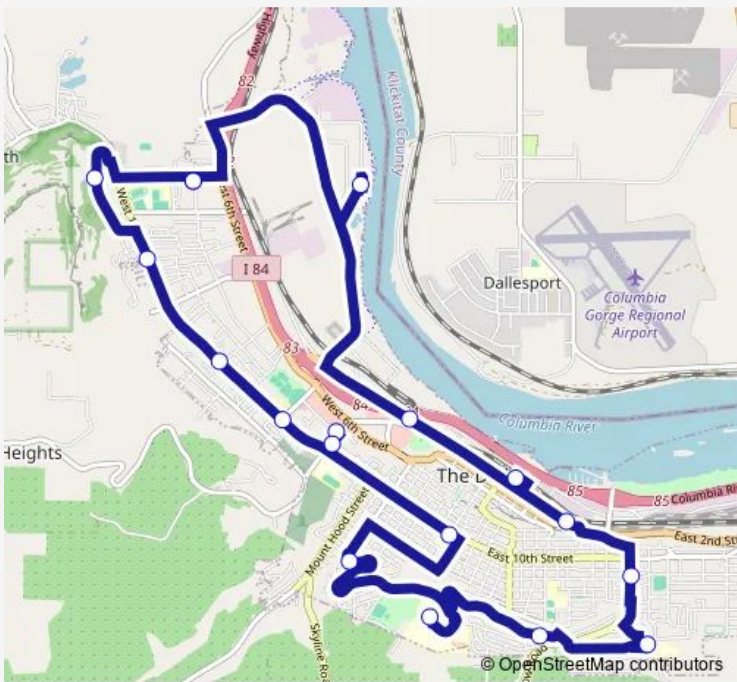

Bus The Dalles Deviated Fixed (Blue)

[Go to website](#)

Direction
 Link Transit Center - The Dalles — Link Transit Center - The Dalles

14 stops

[Open route schedule](#)

- Link Transit Center - The Dalles
- Foley Lakes
- W 10th St & Pomona
- Near Goodwill (Parking lot on Cherry Heights Rd)
- Court St & E 5th St
- The Dalles Public Library
- The Dalles High School
- Sorosis Park
- Adventist Health Columbia Gorge
- 201 Federal Street
- Safeway, The Dalles
- Goodwill
- The Gloria Center
- Link Transit Center - The Dalles

Route schedule

Link Transit Center - The Dalles — Link Transit Center - The Dalles

Monday	—
Tuesday	—
Wednesday	—
Thursday	—
Friday	—
Saturday	09:15-15:05
Sunday	—

Route info

Direction: Link Transit Center - The Dalles

Stops: 14

Trip Duration: 0 hour 55 min

■ The Dalles Deviated Fixed (Blue) BusMaps

Direction

Link Transit Center - The Dalles — Link Transit Center - The Dalles

18 stops

[Open route schedule](#)

Link Transit Center - The Dalles

Saturday —

Sunday —

Route info

Direction: Link Transit Center - The Dalles

Stops: 18

Trip Duration: 1 hour 15 min

Bus time schedules and route maps are available in an offline PDF at busmaps.com. Use the busmaps.com website to see live bus times, train schedule or subway schedule, and step-by-step directions for all public transit in The Dalles