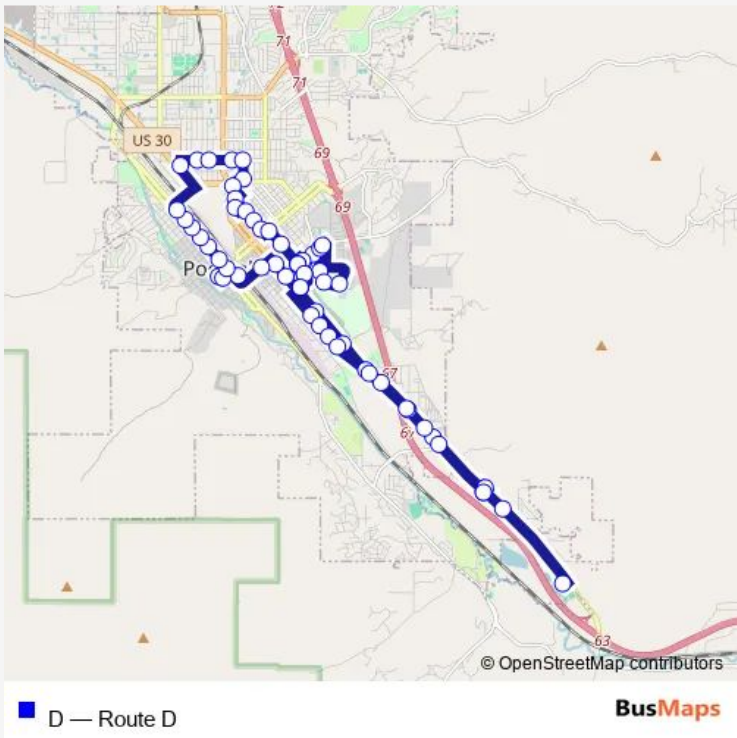

Bus D Route D

[Go to website](#)

Direction
 PRT Transit Center — PRT Transit Center
 62 stops
[Open route schedule](#)

- PRT Transit Center
- 5th at Sunny Creek Courts
- Century High School
- Bannock County Sheriff's Department
- 5th at South Valley Northbound
- 5th at Broadway
- 5th at Jason
- S. 5th at Maverick
- 5th at Swisher
- 5th at Barton
- 5th at Stansbury
- ISU Public Safety (Eastbound)
- ISU Health Center
- ISU Rendezvous Center
- ISU Reed Gym
- Terry at Memorial
- ISU Mcintosh Manor
- ISU Schubert Heights
- ISU Performing Arts Center
- ISU College of Education
- ISU Library

Route schedule
 PRT Transit Center — PRT Transit Center

| | |
|-----------|-------------|
| Monday | 07:26-16:26 |
| Tuesday | 07:26-16:26 |
| Wednesday | 07:26-16:26 |
| Thursday | 07:26-16:26 |
| Friday | 07:26-16:26 |
| Saturday | — |
| Sunday | — |

Route info
 Direction: PRT Transit Center
 Stops: 62
 Trip Duration: 1 hour 0 min

ISU Engineering

ISU Student Union

ISU Public Safety (Westbound)

5th at Terry

5th at Halliday

Benton at Albertsons

Bonneville at Union Pacific Avenue

Main at Day

Westwood Mall (Northbound)

Maple at Mckinley (Eastbound)

Maple at Roosevelt

Maple at Warren

Maple at Washington

Washington at Oak

Young at 8th