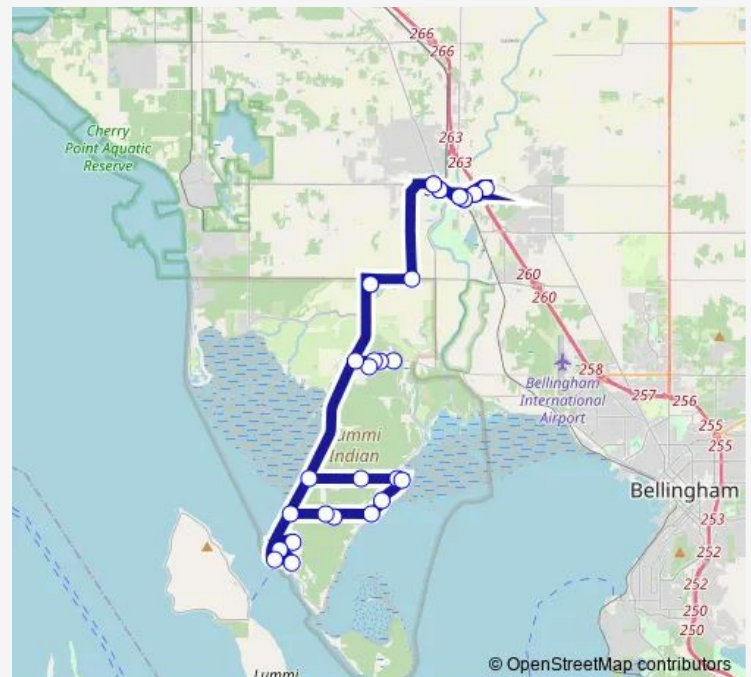

Kwina Road at Northwest Indian College (Westbound) — Home Depot (420 Telegraph Rd)

Monday —

Tuesday —

Wednesday 09:00

Thursday —

Friday 09:00

Saturday —

Sunday —

Route info

Direction: Kwina Road at Northwest Indian College (Westbound)

Stops: 23

Trip Duration: 1 hour 33 min

■ D — Ferndale & Bellingham

Dollar Tree (300 Telegraph Rd)

Home Depot (420 Telegraph Rd)

Direction