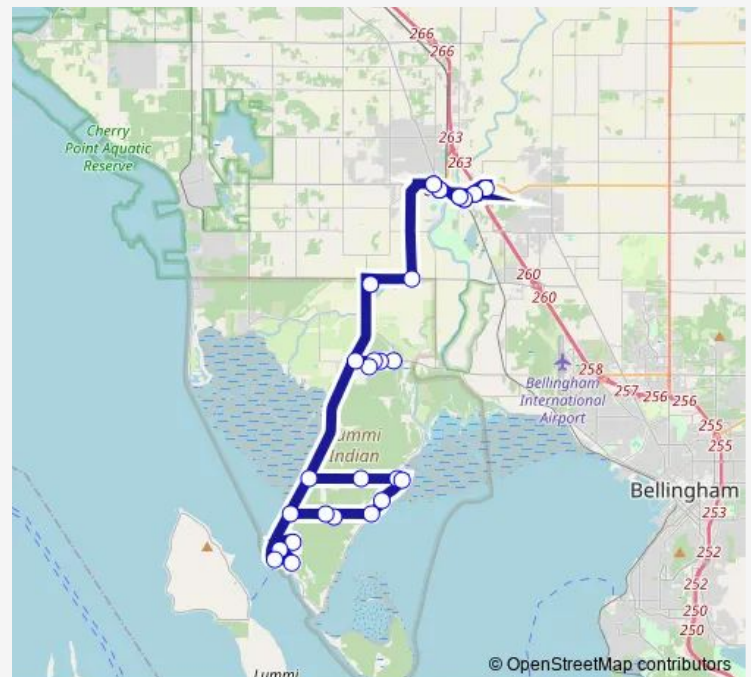

Kwina Road at Northwest Indian College (Westbound) — Home Depot (420 Telegraph Rd)

Monday —

Tuesday —

Wednesday 09:00

Thursday —

Friday 09:00

Saturday —

Sunday —

Route info

Direction: Kwina Road at Northwest Indian College (Westbound)

Stops: 23

Trip Duration: 1 hour 33 min

■ D — Ferndale & Bellingham

Dollar Tree (300 Telegraph Rd)

Home Depot (420 Telegraph Rd)

Direction

Fisherman's Cove

Silver Reef Casino

Slater

Ferndale Library

Alder Street and 3rd Avenue (Rite Aid)

Walgreens (1901 Main St)

Dollar Tree (1859 East Main Street)

Route schedule