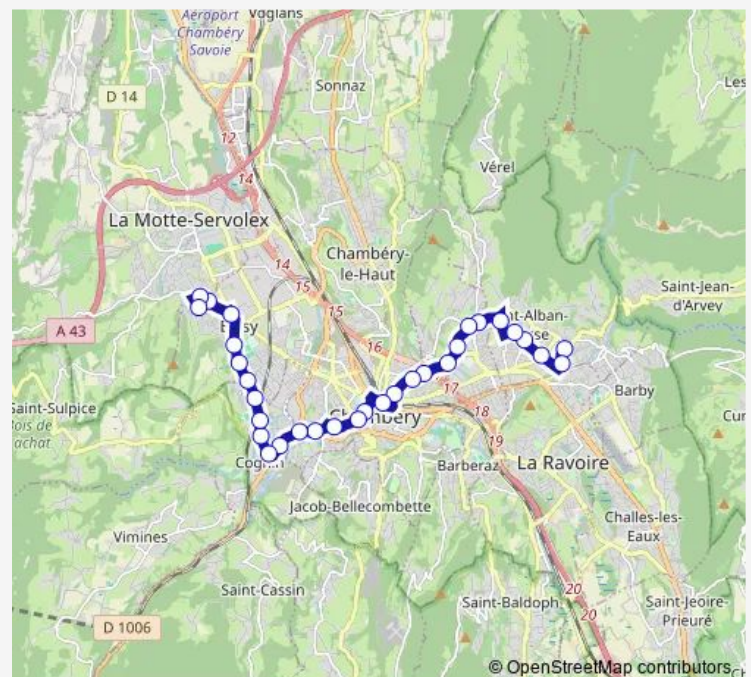

### Direction

Chamoux — Plaine Des Sports

31 stops

[Open route schedule](#)

Chamoux

Sources

Laitière

Croix De Bissy

Tunnel

### Route schedule

Chamoux — Plaine Des Sports

Monday 05:20-21:05

Tuesday 05:20-21:05

Wednesday 05:20-21:05

Thursday 05:20-23:25

Friday 05:20-23:25

Saturday 05:20-23:25

### Route info

Direction: Chamoux

Stops: 31

Trip Duration: 0 hour 40 min

Gonrat

Hôpital Bassens

Bassens Centre

Boulodrome