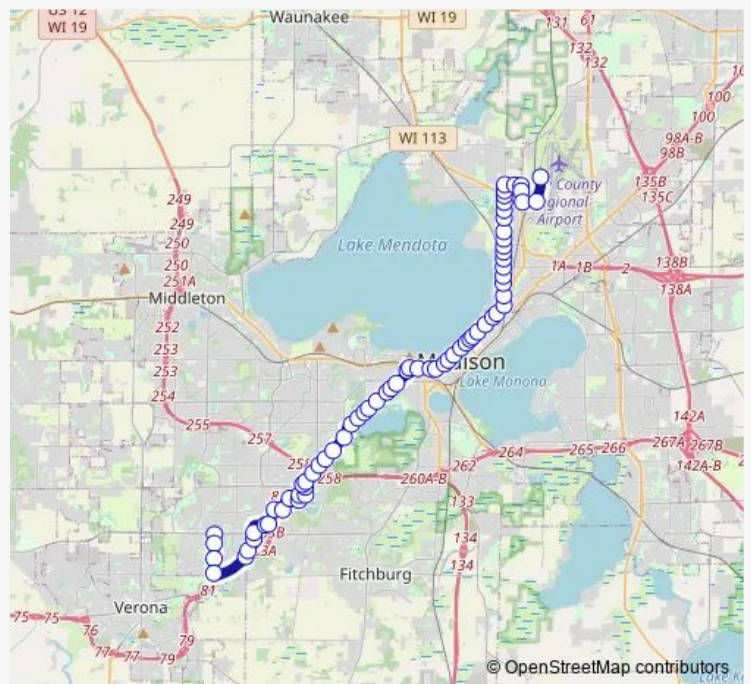

Direction
 Maple Grove at Mckee — Airport at Terminal Door 6
 70 stops
[Open route schedule](#)

- Maple Grove at Mckee
- Maple Grove at Westin
- Maple Grove at Manchester
- Maple Grove at Nesbitt
- Fitchrona at Nesbitt
- Fitchrona at Crosswalk
- Fitchrona at Hy-Vee
- Fitchrona at Mckee
- Fitchrona at Kapec
- Fitchrona at King James
- Anton at Williamsburg
- Verona E at Williamsburg
- Chalet Gardens at Verona E
- Allied at Lovell
- Allied at Jenewein
- Jenewein at Red Arrow
- Red Arrow at Thurston
- Red Arrow at Verona E
- Verona E at Atticus
- Verona at Highway Ramp
- Nakoma at Mohawk

Route schedule
 Maple Grove at Mckee — Airport at Terminal Door 6

Monday	04:55-23:27
Tuesday	04:55-23:27
Wednesday	04:55-23:27
Thursday	04:55-23:27
Friday	04:55-23:27
Saturday	05:25-22:24
Sunday	05:25-22:24

Route info
 Direction: Maple Grove at Mckee
 Stops: 70
 Trip Duration: 1 hour 1 min

Nakoma at Waban

Nakoma at Seminole

Nakoma at Huron

Monroe at Glenway

Monroe at Chapman

Monroe at Knickerbocker

Monroe at Commonwealth

International at Darwin

Airport at Terminal Door 6

Direction

Sprecher New at Cottage Grove — Junction at Park And Ride

86 stops

[Open route schedule](#)

Sprecher New at Cottage Grove

S Sprecher at Cottage Grove