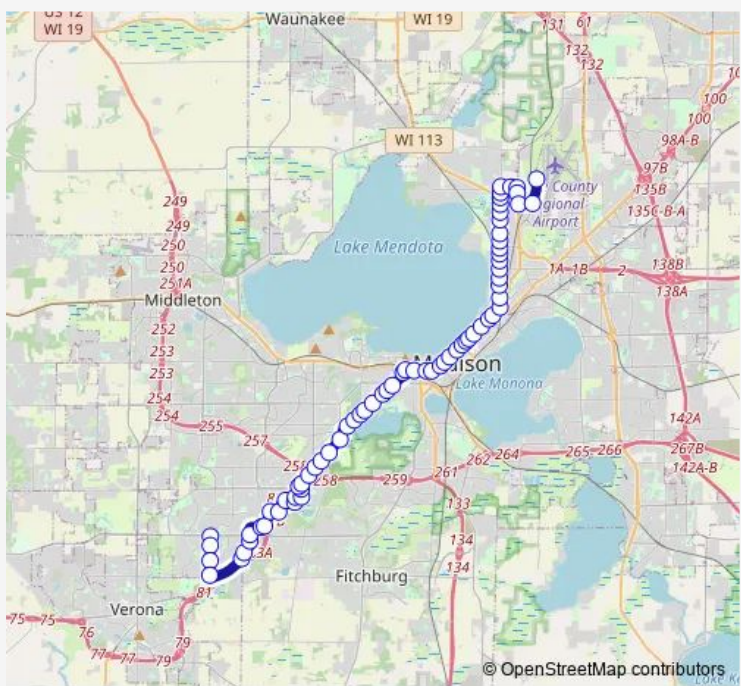

[Go to website](#)

Direction
 Maple Grove at Mckee — Airport at Terminal Door 6
 70 stops
[Open route schedule](#)

- Maple Grove at Mckee
- Maple Grove at Westin
- Maple Grove at Manchester
- Maple Grove at Nesbitt
- Fitchrona at Nesbitt
- Fitchrona at Crosswalk
- Fitchrona at Hy-Vee
- Fitchrona at Mckee
- Fitchrona at Kapec
- Fitchrona at King James
- Anton at Williamsburg
- Verona E at Williamsburg
- Chalet Gardens at Verona E
- Allied at Lovell
- Allied at Jenewein
- Jenewein at Red Arrow
- Red Arrow at Thurston
- Red Arrow at Verona E
- Verona E at Atticus
- Verona at Highway Ramp
- Nakoma at Mohawk

Route schedule
 Maple Grove at Mckee — Airport at Terminal Door 6

| | |
|-----------|-------------|
| Monday | 04:55-23:27 |
| Tuesday | 04:55-23:27 |
| Wednesday | 04:55-23:27 |
| Thursday | 04:55-23:27 |
| Friday | 04:55-23:27 |
| Saturday | 05:25-22:24 |
| Sunday | 05:25-22:24 |

Route info
 Direction: Maple Grove at Mckee
 Stops: 70
 Trip Duration: 1 hour 4 min

D — Route D **BusMaps**

Nakoma at Waban

Nakoma at Seminole

Nakoma at Huron

Monroe at Glenway

Monroe at Chapman

Monroe at Knickerbocker