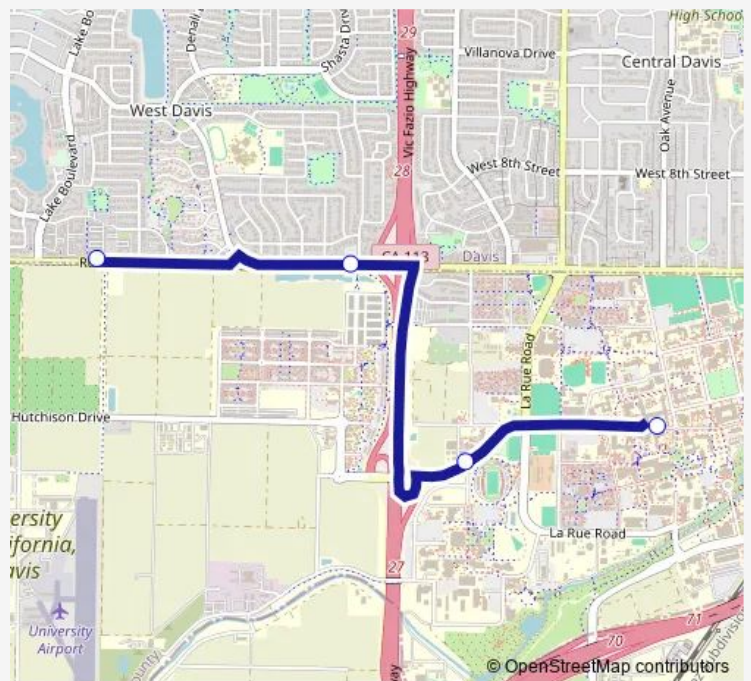

### Direction

Silo Terminal & Center Island (Wb) — Russell Blvd & Arlington Farm (Wb)

4 stops

[Open route schedule](#)

Silo Terminal & Center Island (Wb)

Hutchison Drive & Health Sciences Drive (Wb)

Russell Blvd & Arthur St (Wb)

### Route schedule

Silo Terminal & Center Island (Wb) — Russell Blvd & Arlington Farm (Wb)

Monday	06:55-23:10
Tuesday	06:55-23:10
Wednesday	06:55-23:10
Thursday	06:55-23:10
Friday	06:55-23:10
Saturday	—
Sunday	—

### Route info

Direction: Silo Terminal & Center Island (Wb)

Stops: 4

Trip Duration: 0 hour 7 min

■ D — Lake/Arlington

### Direction

Russell Blvd & Arlington Farm (Wb) — Silo Terminal & Center Island (Wb)

12 stops

[Open route schedule](#)

Russell Blvd & Arlington Farm (Wb)

Lake Blvd & Portage Bay (Nb)

Lake Blvd & Salem Ave (Nb)