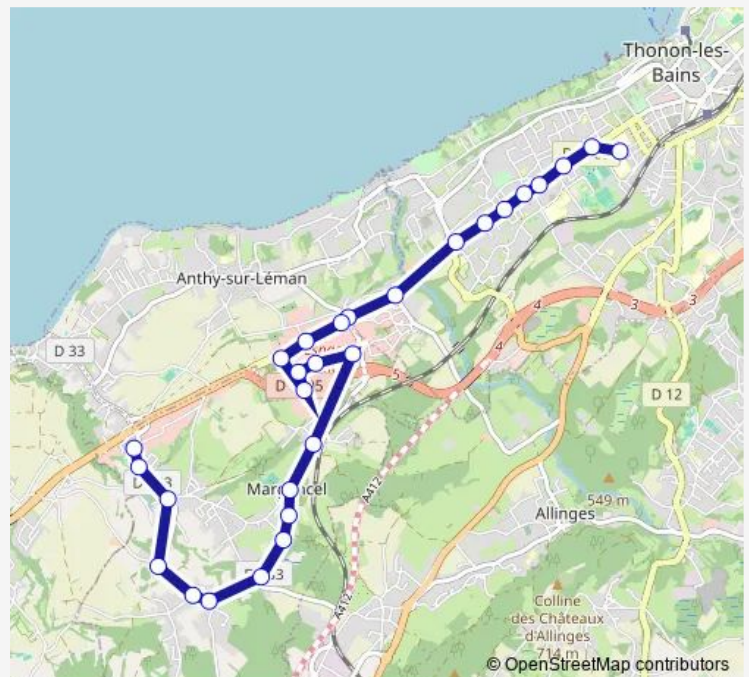

Anthy-sur-Léman, Picard Anthy

Anthy-sur-Léman, Darty

Anthy-sur-Léman, Mc Donald's

Anthy/Léman, Ctre.Comm.Margen.

Route schedule

Thonon-les-Bains, Gander Trava — Anthy/Léman, Ctre.Comm.Margen.

Monday	08:50-20:15
Tuesday	08:50-20:15
Wednesday	08:50-20:15
Thursday	08:50-20:15
Friday	—
Saturday	—
Sunday	—

Route info

Direction: Thonon-les-Bains, Gander Trava

Stops: 14

Trip Duration: 0 hour 18 min

■ D

Direction

Thonon-les-Bains, Gander Trava — Margencel, College Monod

15 stops