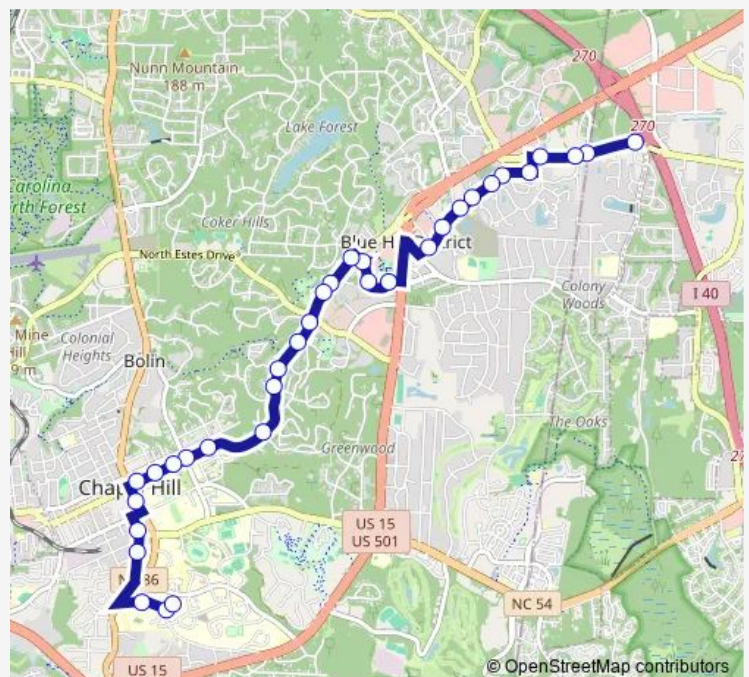

East Franklin Street at Franklin Woods

East Franklin Street at 1511

East Franklin Street at Estes Drive Westbound

East Franklin Street at Vet Hospital

East Franklin Street at Elizabeth Street Westbound

East Franklin Street at Howell Lane Westbound

Route schedule

Old Chapel Hill Road at Huse Street — East Drive at Jackson Circle

Monday 06:28-19:48

Tuesday 06:28-19:48

Wednesday 06:28-19:48

Thursday 06:28-19:48

Friday 06:28-19:48

Saturday 08:16-18:16

Sunday 08:16-18:16

Route info

Direction: Old Chapel Hill Road at Huse Street

Stops: 33

Trip Duration: 0 hour 29 min

D — D - UNC Hospitals / Franklin St / Old Durham Rd

East Franklin Street at Carolina Avenue

Direction: East Drive at Jackson Circle

Stops: 32

Trip Duration: 0 hour 26 min

Legion Road at Formosa Drive

Legion Road at Forsyth Drive

Legion Road at Scarlett Drive Eastbound

Legion Road at Cooper Street

Old Durham Road at Cooper Street