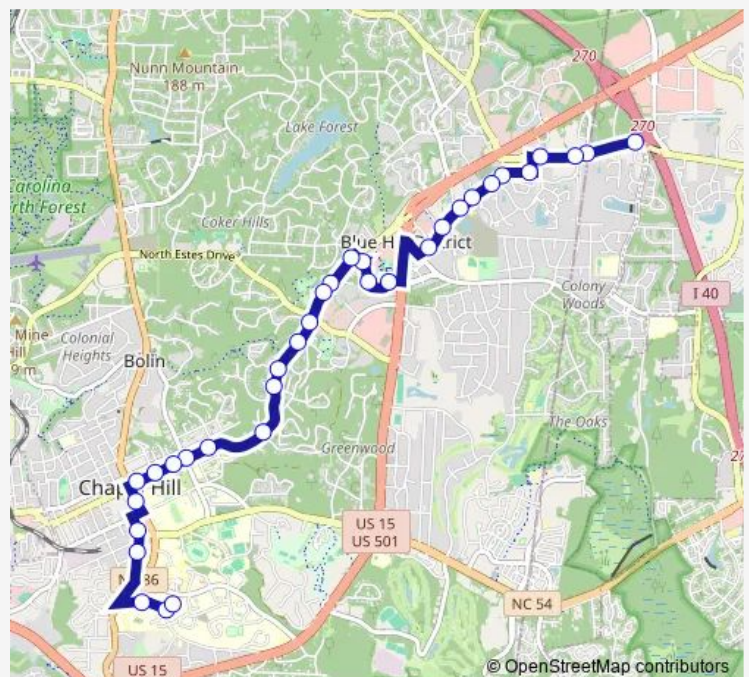

East Franklin Street at Franklin Woods

East Franklin Street at 1511

East Franklin Street at Estes Drive Westbound

East Franklin Street at Vet Hospital

East Franklin Street at Elizabeth Street Westbound

East Franklin Street at Howell Lane Westbound

Route schedule

Old Chapel Hill Road at Huse Street — East Drive at Jackson Circle

Monday 06:28-19:48

Tuesday 06:28-19:48

Wednesday 06:28-19:48

Thursday 06:28-19:48

Friday 06:28-19:48

Saturday 08:16-18:16

Sunday 08:16-18:16

Route info

Direction: Old Chapel Hill Road at Huse Street

Stops: 33

Trip Duration: 0 hour 29 min

D — D - UNC Hospitals / Franklin St / Old Durham Rd

East Franklin Street at Carolina Avenue

Direction: East Drive at Jackson Circle

Stops: 32

Trip Duration: 0 hour 28 min

Legion Road at Formosa Drive

Legion Road at Forsyth Drive

Legion Road at Scarlett Drive Eastbound

Legion Road at Cooper Street

Old Durham Road at Cooper Street