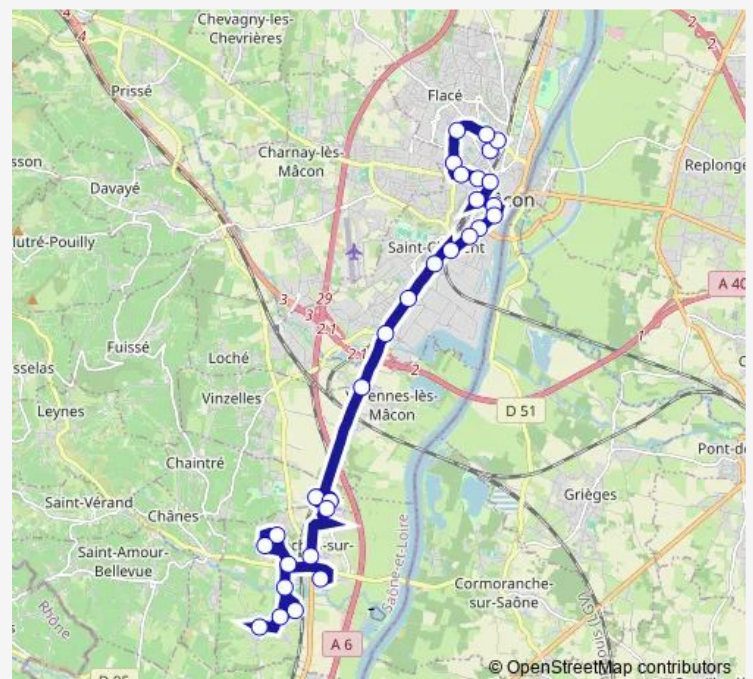

Rocca

Route schedule

Crêches Dracé — Gare Mâcon Ville

Monday 07:00-13:10

Tuesday 07:00-13:10

Wednesday 07:00-08:10

Thursday 07:00-13:10

Friday 07:00-13:10

Saturday —

Sunday —

Route info

Direction: Crêches Dracé

Stops: 24

Trip Duration: 0 hour 43 min

D — Ligne D

Héritan

Place de la Barre

Gare Mâcon Ville

Direction

Lamartine — Crêches Cité Fleurie

20 stops

[Open route schedule](#)

Lamartine

René Cassin

Friday 18:10

Saturday —

Sunday —

Route info

Direction: Lamartine

Stops: 20

Trip Duration: 0 hour 44 min

Direction