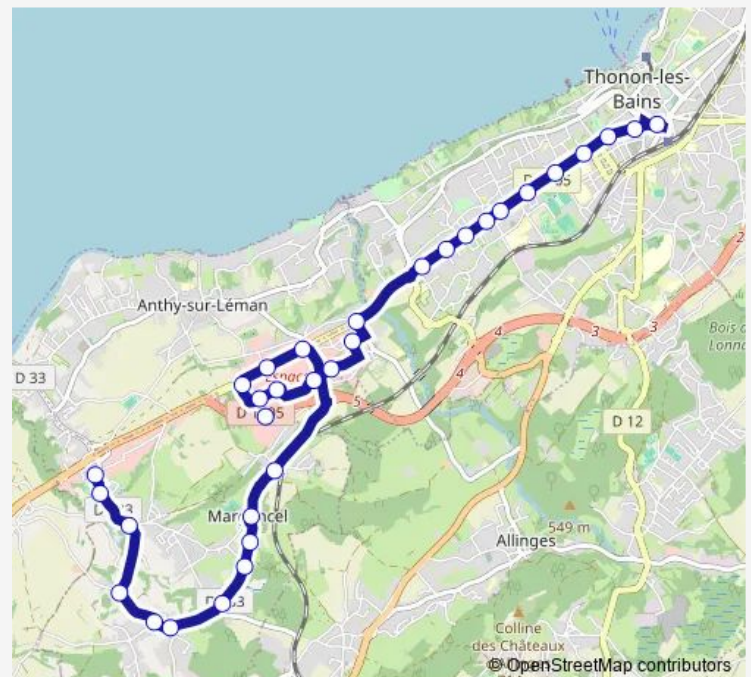

### Route schedule

College Monod — Place DES Arts

Monday 07:04-20:40

Tuesday 07:04-20:40

Wednesday 07:04-20:40

Thursday 07:04-20:40

Friday 07:04-20:40

Saturday 07:17-20:40

### Route info

Direction: College Monod

Stops: 32

Trip Duration: 0 hour 32 min

D — Place DES Arts - College Monod

Letroz

Vieux Campeur

Clos Riant

## Route info

Direction: Place DES Arts

Stops: 31

Trip Duration: 0 hour 27 min

Route Forestiere

Jouvernex

Salles

Ronsuaz