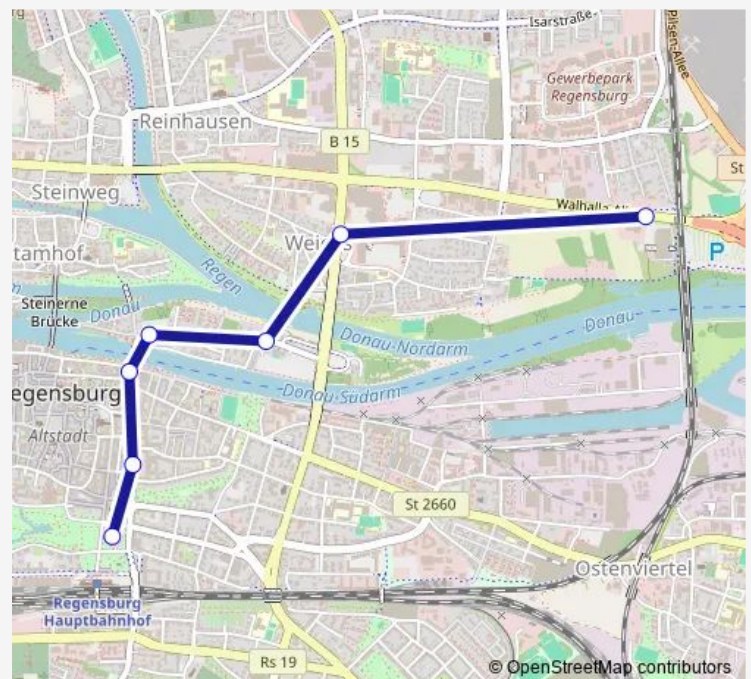

### Direction

Regensburg Hbf — Donau-Arena

7 stops

[Open route schedule](#)

Regensburg Hbf

Dachauptplatz

Haus der Bayerischen Geschichte

Eiserne Brücke

Wöhrdstraße

Weichs/Dez

Donau-Arena

### Route schedule

Regensburg Hbf — Donau-Arena

Monday	—
Tuesday	—
Wednesday	19:30
Thursday	13:25-19:30
Friday	19:30
Saturday	13:25-18:45
Sunday	13:25-17:15

### Route info

Direction: Regensburg Hbf

Stops: 7

Trip Duration: 0 hour 12 min

■ D

BusMaps