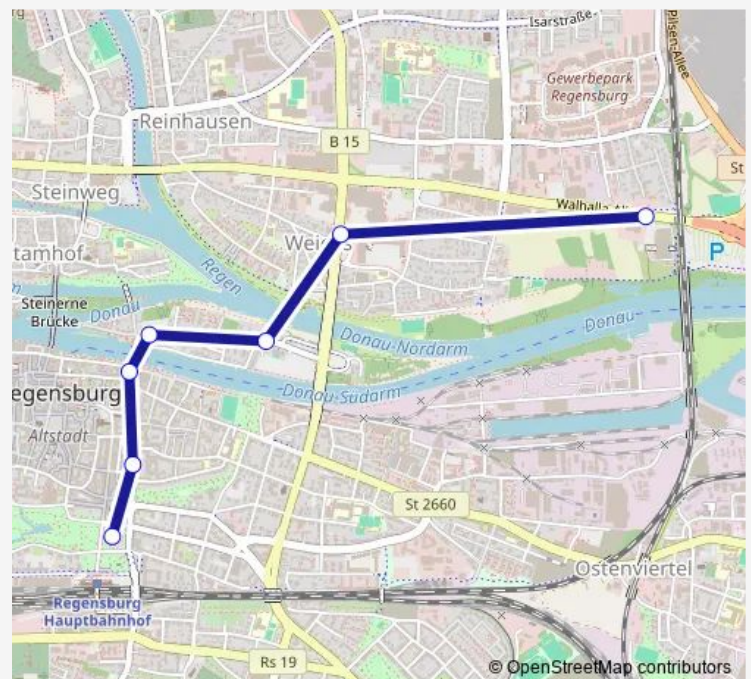

Bus D

[Go to website](#)

Direction

Regensburg Hbf — Donau-Arena

7 stops

[Open route schedule](#)

Regensburg Hbf

Dachauptplatz

Haus der Bayerischen Geschichte

Eiserne Brücke

Wöhrdstraße

Weichs/Dez

Donau-Arena

Route schedule

Regensburg Hbf — Donau-Arena

Monday	—
Tuesday	—
Wednesday	13:25
Thursday	13:25-19:30
Friday	13:25-19:30
Saturday	13:25-18:45
Sunday	13:25-17:15

Route info

Direction: Regensburg Hbf

Stops: 7

Trip Duration: 0 hour 12 min

■ D

BusMaps

Direction

Donau-Arena — Regensburg Hbf

7 stops

[Open route schedule](#)

Donau-Arena

Weichs/Dez

Wöhrdstraße

Eiserne Brücke

Haus der Bayerischen Geschichte

Dachauplatz