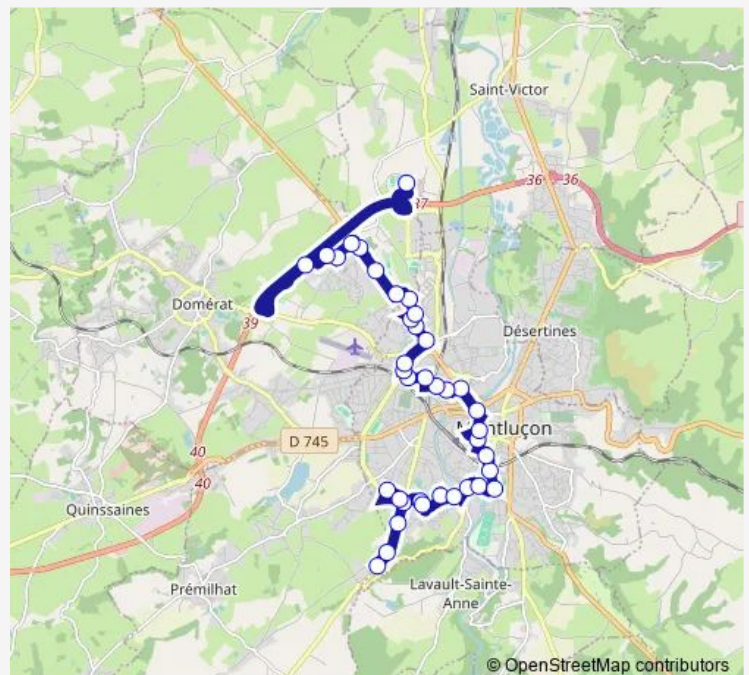

Winston Churchill

Route schedule

Centre Aqualudique — Centre Commercial Auriol

Monday 10:15-19:15

Tuesday 10:15-19:15

Wednesday 10:15-19:15

Thursday 10:15-19:15

Friday 10:15-19:15

Saturday 10:15-19:15

Sunday —

Route info

Direction: Centre Aqualudique

Stops: 38

Trip Duration: 0 hour 47 min

Saint-Pierre

Marx Dormoy

Wednesday 06:58-18:55

Thursday 06:58-18:55

Friday 06:58-18:55

Saturday 07:10-09:11

Sunday —

Route info

Direction: Jean Desgranges

Stops: 40