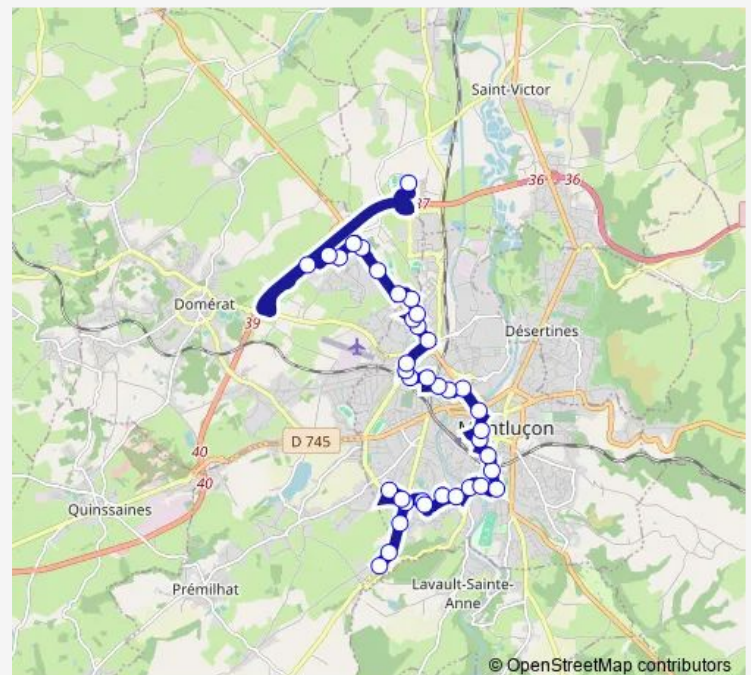

Winston Churchill

Route schedule

Centre Aqualudique — Centre Commercial Auriol

Monday 10:15-19:15

Tuesday 10:15-19:15

Wednesday 10:15-19:15

Thursday 10:15-19:15

Friday 10:15-19:15

Saturday 10:15-19:15

Sunday —

Route info

Direction: Centre Aqualudique

Stops: 38

Trip Duration: 0 hour 48 min

Saint-Pierre

Marx Dormoy

Wednesday 06:58-18:55

Thursday 06:58-18:55

Friday 06:58-18:55

Saturday 07:10-09:11

Sunday —

Route info

Direction: Jean Desgranges

Stops: 40