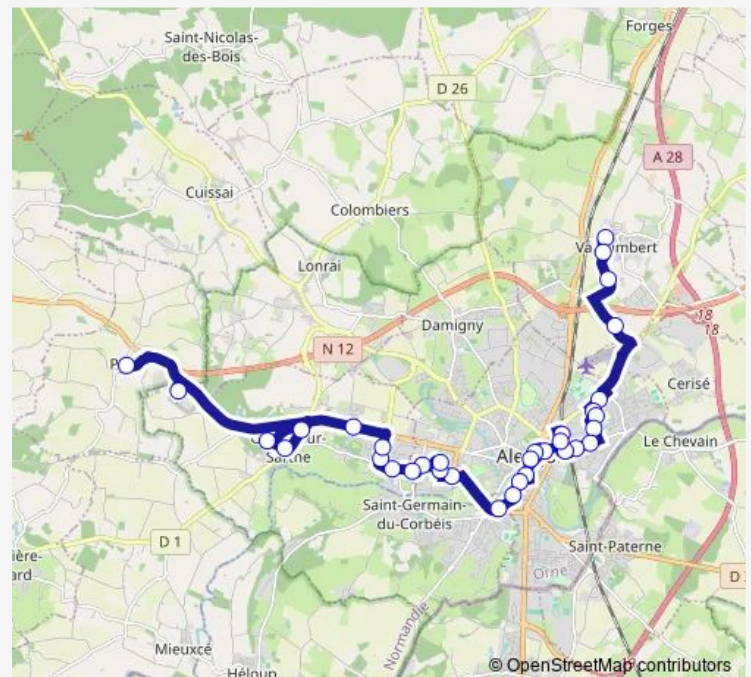

Direction

Conde Moulin — Valframbert - Eglise

32 stops

[Open route schedule](#)

Conde Moulin

Porte DE Bretagne

LA Luciole

Centre Commercial.

Vert Village

LA Pepiniere

Alencea

Anova

Schweitzer

Estienne D'Orves

Cimetiere Saint Leonard

GUE DE Gesnes

College Racine

BAS DE Montsort

Champ Perrier.

Plenitre.

Sainte-Therese

Cite Administrative.

Gare Sncf - BD Dufresne

Gare Sncf - Pole D'Echange Multimodal

Saint Francois

Route schedule

Conde Moulin — Valframbert - Eglise

Monday 10:07-16:09

Tuesday 10:07-16:09

Wednesday 10:07-16:09

Thursday 10:07-16:09

Friday 10:07-16:09

Saturday 07:00-19:30

Sunday —

Route info

Direction: Conde Moulin

Stops: 32

Trip Duration: 0 hour 46 min

D — Église de Pacé – Église de Valframbert