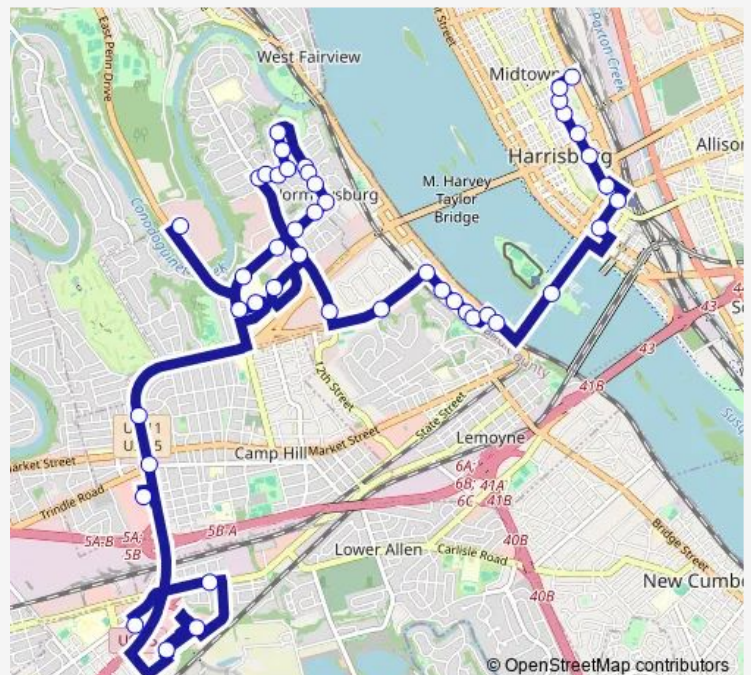

Rupley Rd & Yverdon Dr

Yverdon Dr & Old Orchard Ln

Route schedule

Lower Allen Commons — N 7th St & Basin St (Pheaa)

Monday 06:45-17:45

Tuesday 06:45-17:45

Wednesday 06:45-17:45

Thursday 06:45-17:45

Friday 06:45-17:45

Saturday 09:30-17:00

Sunday —

Route info

Direction: Lower Allen Commons

Stops: 45

Trip Duration: 0 hour 56 min

D — Erford Road / Capital City Mall

Yverdon Dr & Poplar Church Rd

Poplar Church Rd & W Foxcroft Dr

Poplar Church Rd opp. Hunter Ln

Erford Rd @ Camp Hill Commons

Susquehanna View Apartments

Erford Rd opp. Harrisburg Academy

Walnut St & Riverview Rd

Tuesday 06:15-16:45

Wednesday 06:15-16:45

Thursday 06:15-16:45

Friday 06:15-16:45

Saturday 08:45-16:15

Sunday —

Route info

Direction: N 7th St & Basin St (Pheaa)