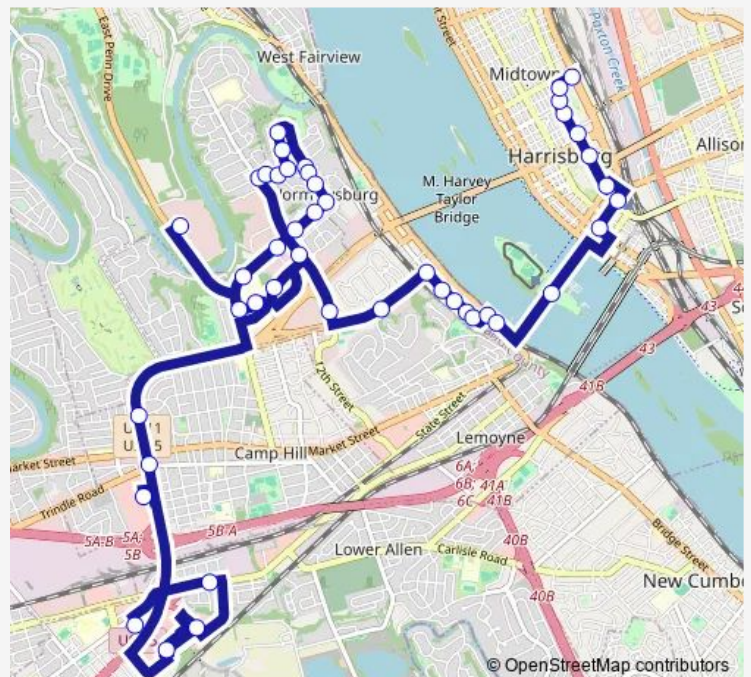

Rupley Rd & Yverdon Dr

Yverdon Dr & Old Orchard Ln

Route schedule

Lower Allen Commons — N 7th St & Basin St (Pheaa)

Monday 06:45-17:45

Tuesday 06:45-17:45

Wednesday 06:45-17:45

Thursday 06:45-17:45

Friday 06:45-17:45

Saturday 09:30-17:00

Sunday —

Route info

Direction: Lower Allen Commons

Stops: 45

Trip Duration: 0 hour 56 min

D — Erford Road / Capital City Mall

Yverdon Dr & Poplar Church Rd

Poplar Church Rd & W Foxcroft Dr

Poplar Church Rd opp. Hunter Ln

Erford Rd @ Camp Hill Commons

Susquehanna View Apartments

Erford Rd opp. Harrisburg Academy

Walnut St & Riverview Rd

Tuesday 06:15-16:45

Wednesday 06:15-16:45

Thursday 06:15-16:45

Friday 06:15-16:45

Saturday 08:45-16:15

Sunday —

Route info

Direction: N 7th St & Basin St (Pheaa)