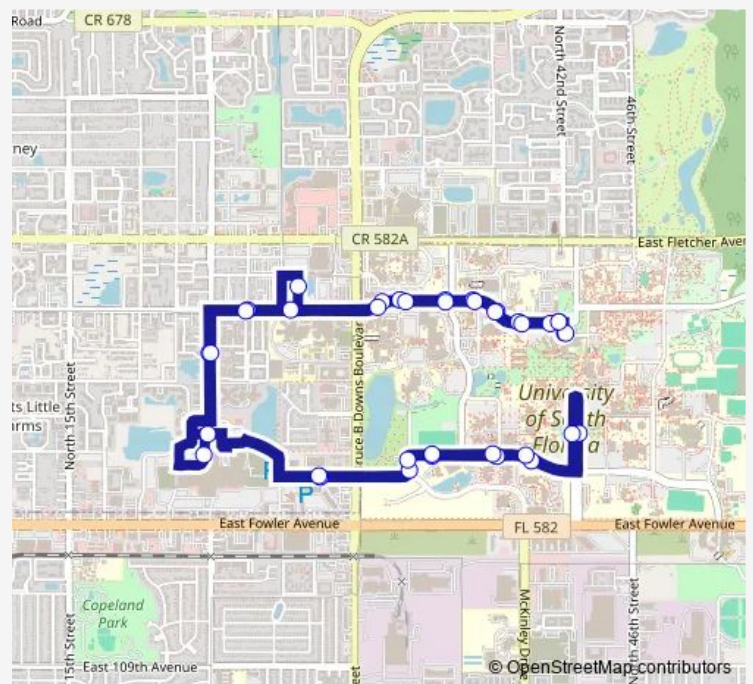

## Bus D Red Off-Campus West

[Go to website](#)

**Direction**  
 Post Office — Post Office

36 stops

[Open route schedule](#)

- Post Office
- Parking & Transportation
- Central Receiving
- Morsani Center
- Holly at Magnolia Drive
- Holly at Banyan
- Children Medical Svcs
- Uatc to Mall/ Library
- Campus Palms to Lib
- U Club to Library
- U Mall to Library
- University Collection
- Botanical Gardens to Library
- University Diagnostic Institute
- University Technology Center
- Research & Development
- Library Lib
- Math & Engineering
- Center for Transportation Research
- Magnolia Apartments
- Magnolia Fields

Route schedule  
 Post Office — Post Office

Monday	07:00
Tuesday	07:00
Wednesday	07:00
Thursday	07:00
Friday	07:00
Saturday	14:30
Sunday	14:30

Route info

Direction: Post Office

Stops: 36

Trip Duration: 0 hour 34 min

■ D — Red Off-Campus West **BusMaps**

Botanical Gardens to Mall

Fountainwood Apts.

U Mall to Msc

U Club to Msc

Campus Palms to Msc

Uatc to Msc

USF Health Clinics

Holly at USF Health Drive

Moffitt Tower

Moffitt Research

School of Music North

Fine Arts Studio

Theater

Marshall Student Center

Post Office