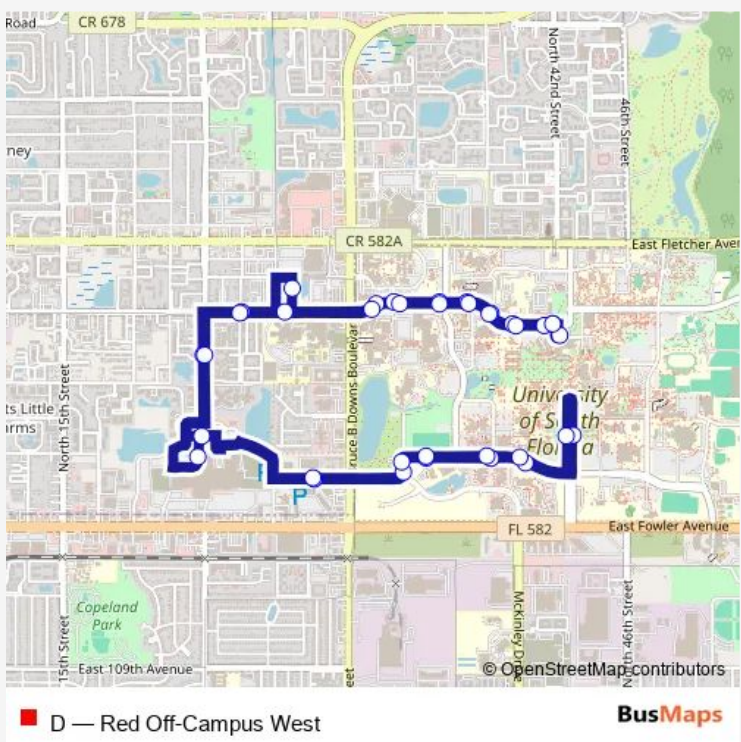

## Bus D Red Off-Campus West

[Go to website](#)

**Direction**  
 Post Office — Post Office

36 stops

[Open route schedule](#)

- Post Office
- Parking & Transportation
- Central Receiving
- Morsani Center
- Holly at Magnolia Drive
- Holly at Banyan
- Children Medical Svcs
- Uatc to Mall/ Library
- Campus Palms to Lib
- U Club to Library
- U Mall to Library
- University Collection
- Botanical Gardens to Library
- University Diagnostic Institute
- University Technology Center
- Research & Development
- Library Lib
- Math & Engineering
- Center for Transportation Research
- Magnolia Apartments
- Magnolia Fields

Route schedule  
 Post Office — Post Office

Monday	07:00
Tuesday	07:00
Wednesday	07:00
Thursday	07:00
Friday	07:00
Saturday	14:30
Sunday	14:30

Route info

Direction: Post Office

Stops: 36

Trip Duration: 0 hour 34 min

Botanical Gardens to Mall

Fountainwood Apts.

U Mall to Msc

U Club to Msc

Campus Palms to Msc

Uatc to Msc

USF Health Clinics

Holly at USF Health Drive

Moffitt Tower

Moffitt Research

School of Music North

Fine Arts Studio

Theater

Marshall Student Center

Post Office

D Bus time schedules and route maps are available in an offline PDF at [busmaps.com](https://busmaps.com). Use the [busmaps.com](https://busmaps.com) website to see live bus times, train schedule or subway schedule, and step-by-step directions for all public transit in Tampa