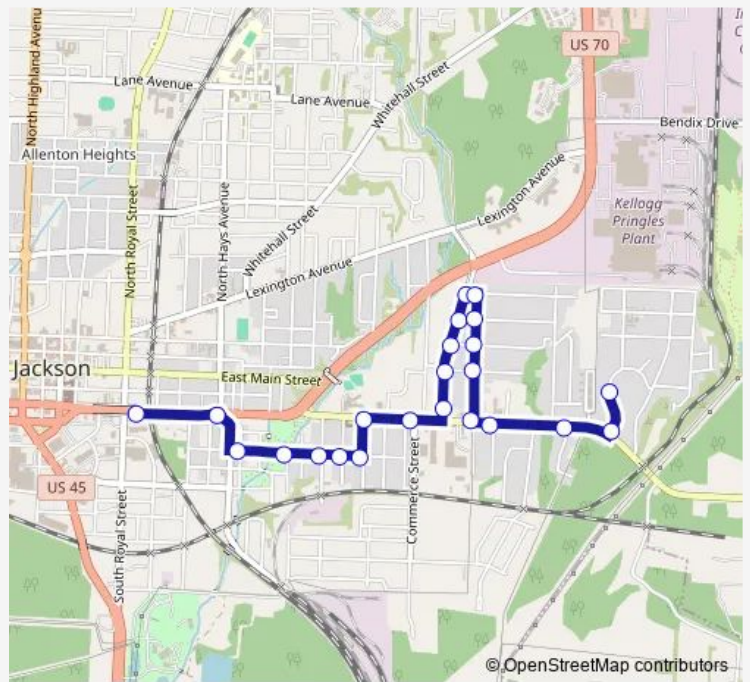

[Go to website](#)

Direction
 E Chester Street at Railroad Tracks — Hillcrest Circle
 23 stops
[Open route schedule](#)

- E Chester Street at Railroad Tracks
- E Chester Street at James Buchanan Drive
- First Street at Day Street
- First Street at Eastview Street
- First Street at Belmont Street
- First Street at Lenoir Street
- First Street at Vance Street
- Vance Street at E Chester Street
- E Chester Street at Commerce Street
- Cartmell Street at E Chester Street
- Cartmell Street at Everett Street
- Cartmell Street at Cloverdale Street
- Cartmell Street at Idlewild Street
- Cartmell Street at James Street
- James Street at Holland Avenue
- Holland Avenue at Idlewild Street
- Holland Avenue at Cloverdale Street
- Holland Avenue at Everett Street
- Holland Avenue at E Chester Street
- E Chester Street at Foxx Stret
- E Chester Street at Altamont Street

Route schedule
 E Chester Street at Railroad Tracks — Hillcrest Circle

Monday	06:00-22:00
Tuesday	06:00-22:00
Wednesday	06:00-22:00
Thursday	06:00-22:00
Friday	06:00-22:00
Saturday	06:00-22:00
Sunday	—

Route info
 Direction: E Chester Street at Railroad Tracks
 Stops: 23
 Trip Duration: 0 hour 15 min

East Chester

Hillcrest Circle at E Chester Street

Hillcrest Circle

Direction

Hillcrest Circle — N Royal Street at Baltimore Street

26 stops

[Open route schedule](#)

Hillcrest Circle

Arrowhead Drive at Hillcrest Circle

Arrowhead Drive at Ash Street

Birch Street at Arrowhead Drive

Birch Street at Barham Street

Barham Street at Ash Street