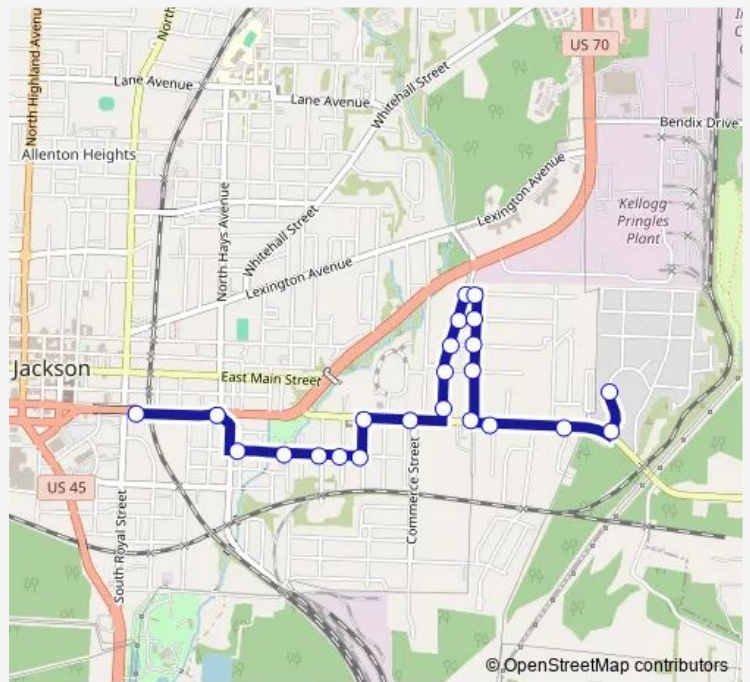

[Go to website](#)

Direction
 E Chester Street at Railroad Tracks — Hillcrest Circle
 23 stops
[Open route schedule](#)

- E Chester Street at Railroad Tracks
- E Chester Street at James Buchanan Drive
- First Street at Day Street
- First Street at Eastview Street
- First Street at Belmont Street
- First Street at Lenoir Street
- First Street at Vance Street
- Vance Street at E Chester Street
- E Chester Street at Commerce Street
- Cartmell Street at E Chester Street
- Cartmell Street at Everett Street
- Cartmell Street at Cloverdale Street
- Cartmell Street at Idlewild Street
- Cartmell Street at James Street
- James Street at Holland Avenue
- Holland Avenue at Idlewild Street
- Holland Avenue at Cloverdale Street
- Holland Avenue at Everett Street
- Holland Avenue at E Chester Street
- E Chester Street at Foxx Stret
- E Chester Street at Altamont Street

Route schedule
 E Chester Street at Railroad Tracks — Hillcrest Circle

Monday	06:00-22:00
Tuesday	06:00-22:00
Wednesday	06:00-22:00
Thursday	06:00-22:00
Friday	06:00-22:00
Saturday	06:00-22:00
Sunday	—

Route info
 Direction: E Chester Street at Railroad Tracks
 Stops: 23
 Trip Duration: 0 hour 15 min

East Chester

Hillcrest Circle at E Chester Street

Hillcrest Circle

Direction

Hillcrest Circle — N Royal Street at Baltimore Street

Rhea Street at Daugherty Street

Daugherty Street at Commerce Street

Daugherty Street at Biggs Street

Daugherty Street at Burton Street

Burton Street at Iselin Street

James Buchanan Drive at Davis Street

James Buchanan Drive at Martin Luther King Drive