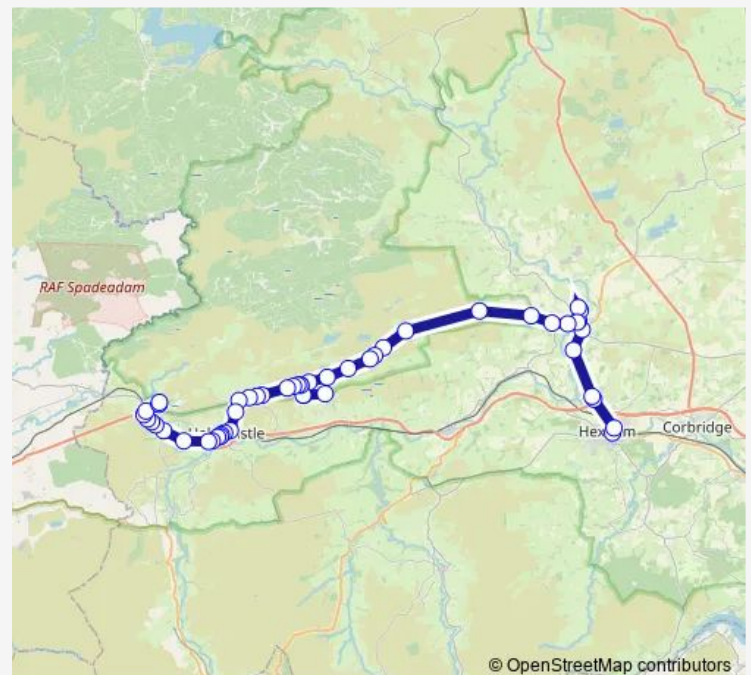

Thursday 09:45-11:45

Friday 09:45-11:45

Saturday 09:45-13:45

Sunday 09:52-17:52

Route info

Direction: Walltown Quarry car park

Stops: 50

Trip Duration: 1 hour 13 min

© OpenStreetMap contributors

■ Ad12

BusMaps

Winshields Inn

Vallum Lodge

Twice Brewed

The Sill

Smith's Shield