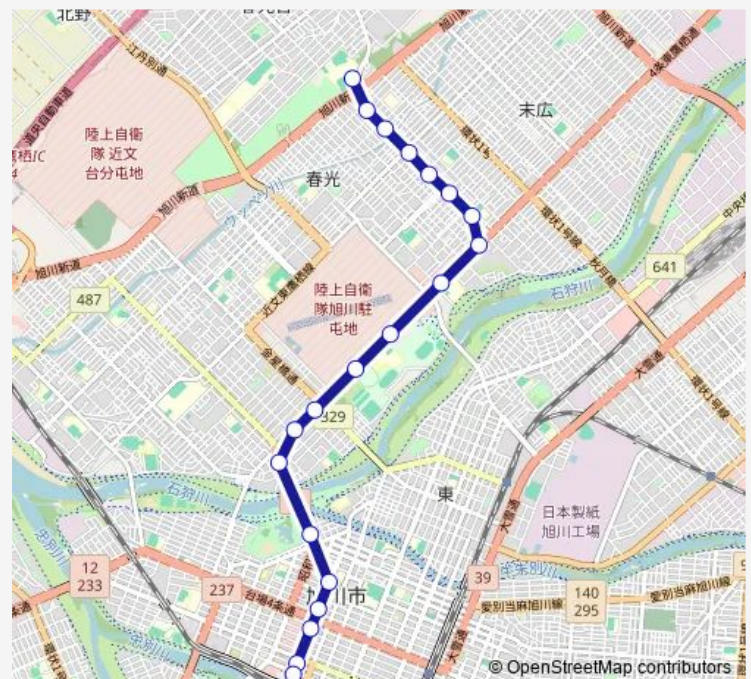

Friday 15:50

Saturday —

Sunday —

Route info

Direction: 旭川実業高校前

Stops: 20

Trip Duration: 0 hour 29 min

9-末広高台線