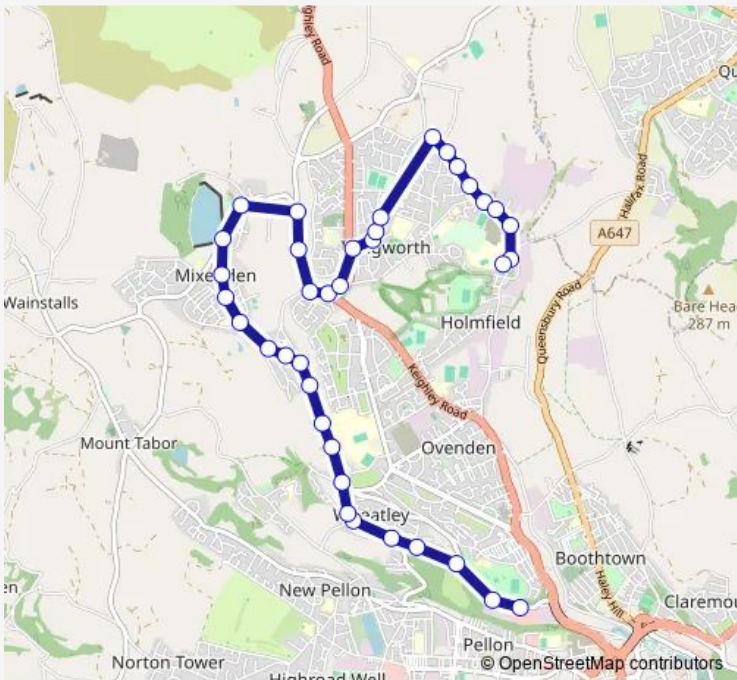

Bus TA3 Trinity Academy (HX) - Shroggs Rd Bottom

[Go to website](#)

Direction
Halifax B&Q — Trinity Academy (HX)
37 stops
[Open route schedule](#)

- Halifax B&Q
- Elizabeth Industrial Estate
- Hebble Lane
- Dyer Lane
- City Lane Bottom
- Wood Lane
- Meadow Drive
- Wheatley Lane Ends
- Page Hill
- Rake Bank
- Roper Green
- Mixenden Road End
- Mixenden Court
- Mixenden Flats
- Ash Green School Lower
- Stanningley Road
- Mixenden Stones Surgery
- Clough Lane Reservoir
- Clough Lane Hays Ln
- Mill Lane
- Mixenden Ln Cobble Bank Farm

■ TA3 — Trinity Academy (HX) - Shroggs Rd Bottom **BusMaps**

Raw Lane Turner Ave North

Raw Lane Keighley Rd

Wrigley Hill

Illingworth Road Shops

Moss Lane

Illingworth Road

Alder Grove

Monday 14:20

Tuesday 14:20

Wednesday 14:20

Thursday 14:20

Friday 14:20

Saturday —

Sunday —

Route info

Direction: Trinity Academy (HX)

Stops: 39

Trip Duration: 0 hour 30 min

Mixenden Road End

Roper Green

Rake Bank

Page Hill

Crag Lane