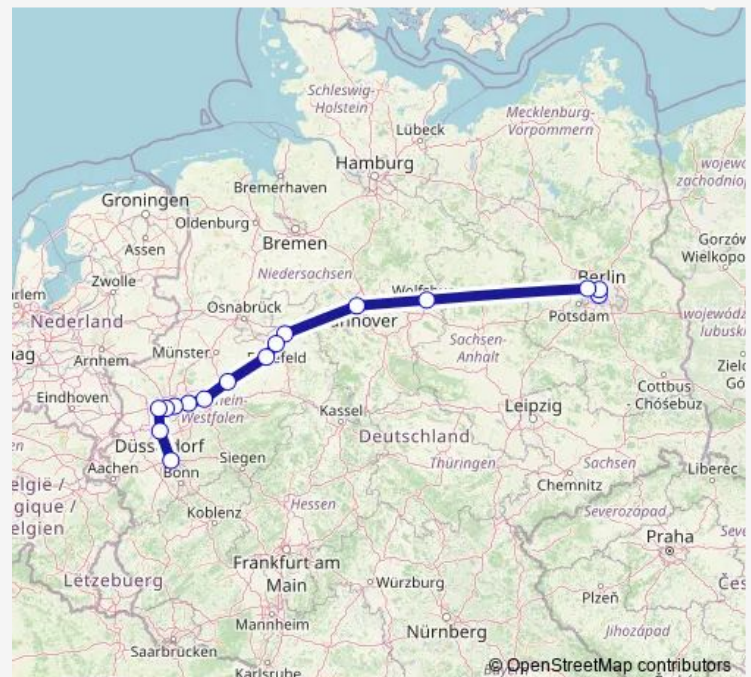

Rail IC 1927

[Go to website](#)

Direction

Berlin Südkreuz — Köln Hbf

16 stops

[Open route schedule](#)

Berlin Südkreuz

Berlin Hbf (tief)

Berlin-Spandau

Wolfsburg Hbf

Hannover Hbf

Herford

Bielefeld Hbf

Gütersloh Hbf

Hamm(Westf)

Dortmund Hbf

Bochum Hbf

Essen Hbf

Mülheim(Ruhr)Hbf

Duisburg Hbf

Düsseldorf Hbf

Köln Hbf

Route schedule

Berlin Südkreuz — Köln Hbf

Monday	—
Tuesday	16:45
Wednesday	16:45
Thursday	—
Friday	—
Saturday	—
Sunday	16:45

Route info

Direction: Berlin Südkreuz

Stops: 16

Trip Duration: 5 hour 30 min

■ IC 1927

BusMaps

IC 1927 Rail time schedules and route maps are available in an offline PDF at busmaps.com. Use the busmaps.com website to see live bus times, train schedule or subway schedule, and step-by-step directions for all public transit in Berlin