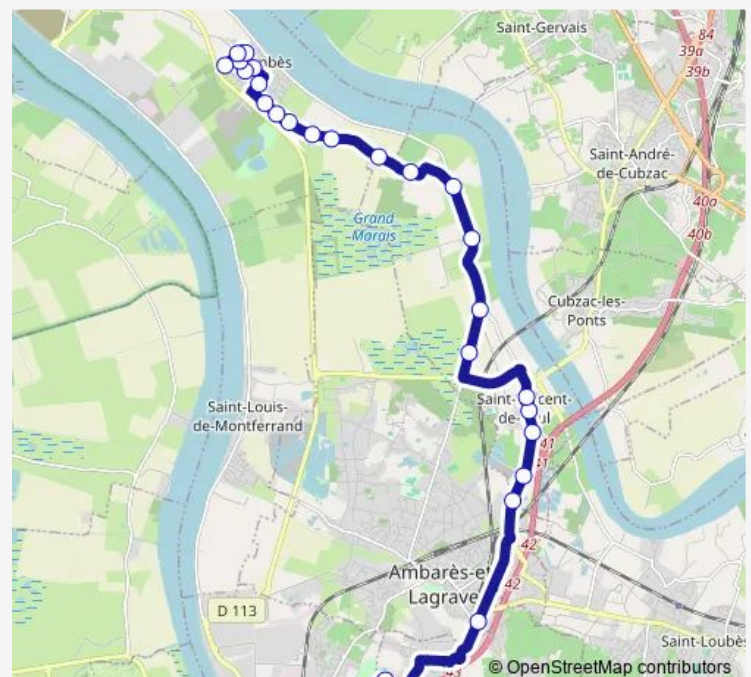

### Route schedule

Collège Simone Veil — St Exupéry

Monday	16:55
Tuesday	16:55
Wednesday	12:25
Thursday	16:55
Friday	16:55
Saturday	—
Sunday	—

### Route info

Direction: Collège Simone Veil

Stops: 25

Trip Duration: 0 hour 45 min

19 Mars 1962

Cimetière d'Ambès

Frachon

St Exupéry

## Direction

St Exupéry — Collège Simone Veil

25 stops

[Open route schedule](#)

St Exupéry

Frachon

Cimetière d'Ambès

19 Mars 1962