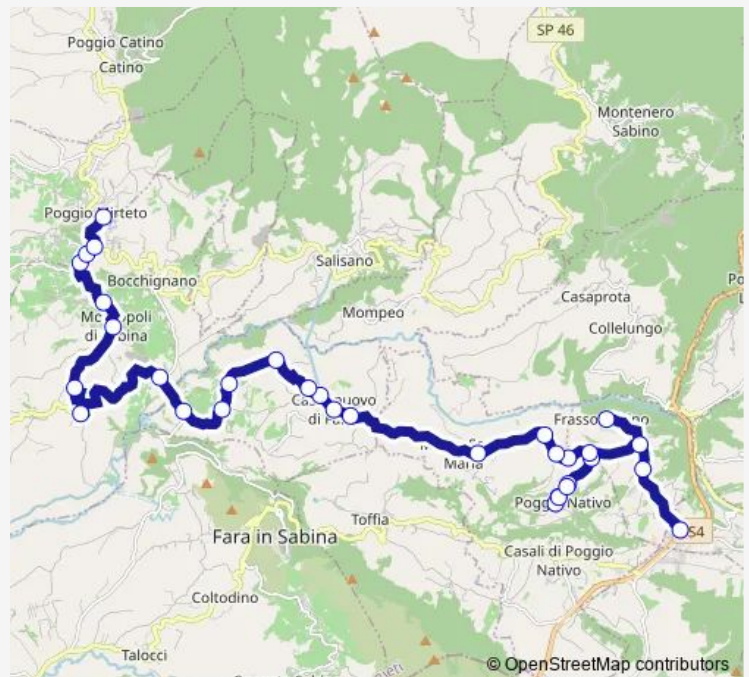

Monday	15:40
Tuesday	15:40
Wednesday	15:40
Thursday	15:40
Friday	15:40
Saturday	—
Sunday	—

**Route info**

Direction: POGGIO MOIANO | Zona Industriale Osteria Nuova # f9806

Stops: 33

Trip Duration: 0 hour 55 min