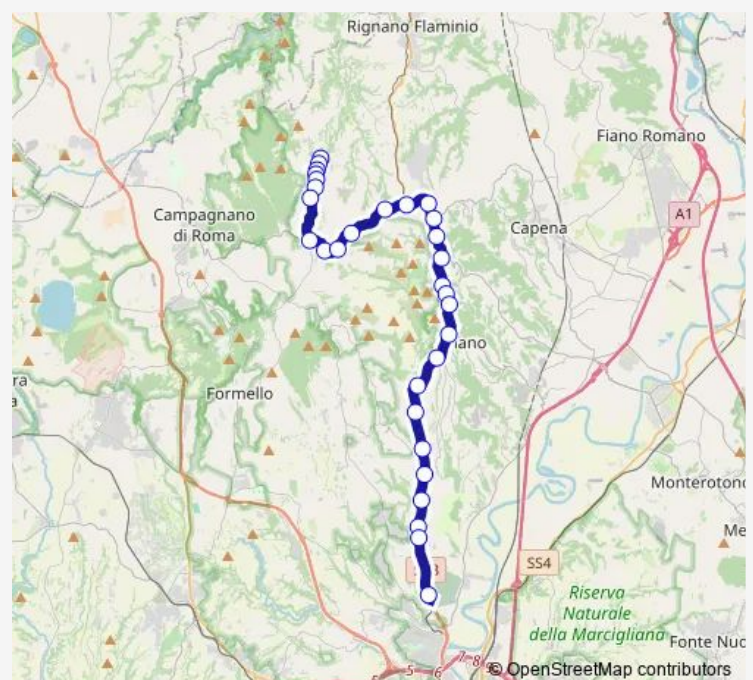

Morlupo | Via Flaminia (Valle la Posta) # f2226

Castelnuovo Porto | Stazione # f2227

Castelnuovo Porto | Via Flaminia Via Monte d'Arca # f2228

Castelnuovo Porto | Via Flaminia Via Olivi # f2229

Castelnuovo Porto | Monte Cardeto # f2230

Route schedule

Magliano R. | Via Magliano # f11394 — Roma | Stazione Montebello # f16001

Monday 05:50-06:40

Tuesday 05:50-06:40

Wednesday 05:50-06:40

Thursday 05:50-06:40

Friday 05:50-06:40

Saturday 06:00-06:50

Sunday —

Route info

Direction: Magliano R. | Via Magliano # f11394

Stops: 30

Trip Duration: 0 hour 40 min

Magliano Romano - Montebello (RM-VT) # Aa616a

Riano | Via Flaminia (Stazione) # f2231

Riano | Via Flaminia Via Codette # f2232