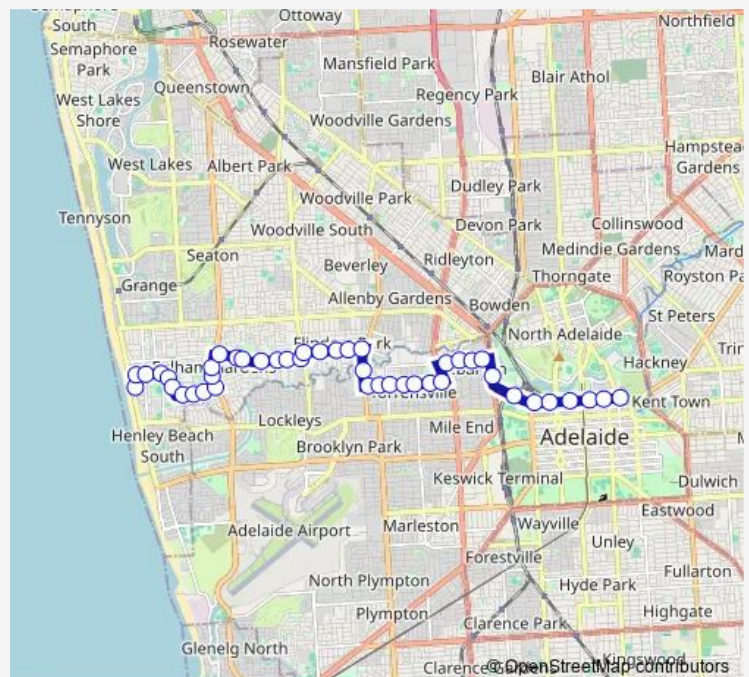

Stop 3 Port Rd - West side

Stop 4 Phillips St - South side

Stop 5 Phillips St - South side

Stop 5A West Thebarton Rd - South side

Stop 5B West Thebarton Rd - South side

Stop 6 Ashley St - South side

Stop 8 Ashley St - South side

### Route schedule

Stop 1 Botanic Rd - South East side — Stop 30 Military Rd / Main St - West side

Monday 06:24-19:04

Tuesday 06:24-19:04

Wednesday 06:24-19:04

Thursday 06:24-19:04

Friday 06:24-19:04

Saturday —

### Route info

Direction: Stop 1 Botanic Rd - South East side

Stops: 46

Trip Duration: 0 hour 40 min

286 — Henley Beach to City

Stop 13 Holbrooks Rd - West side

Stop 14 Hartley Rd - South side

Stop 15 Hartley Rd - South side

## Route info

Direction: Stop 30 Military Rd / Main St - West side

Stops: 44

Trip Duration: 0 hour 47 min

Stop 13 Holbrooks Rd - East side

Stop 12 Ashley St - North side

Stop 11 Ashley St - North side

Stop 10 Ashley St - North side