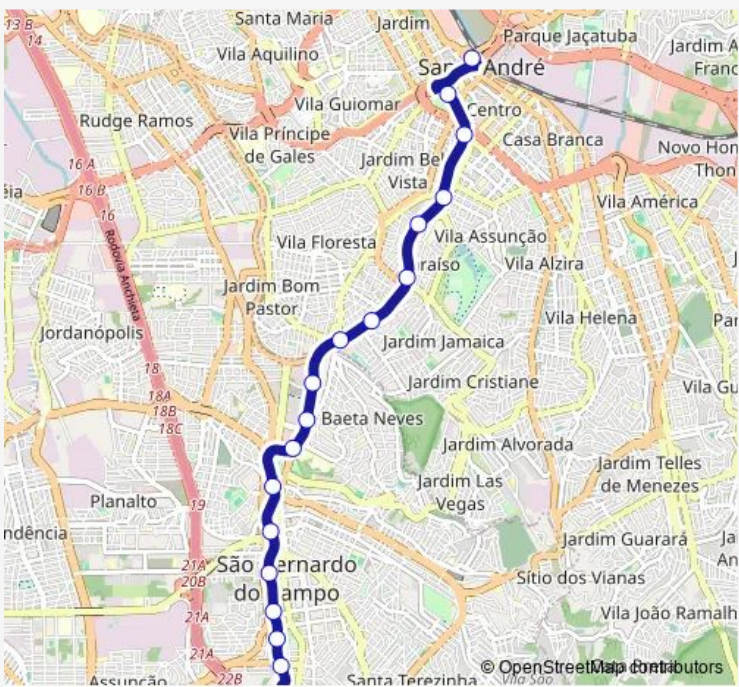

Bus 286 Santo Andre (Terminal Metropolitano Santo Andre Oeste) - SAO Bernardo DO Campo (Terminal Metropolitano Ferrazopolis)

[Go to website](#)

Direction
 Terminal Metropolitano Ferrazopolis — Terminal Metropolitano Santo Andre Oeste

Route schedule
 Terminal Metropolitano Ferrazopolis — Terminal Metropolitano Santo Andre Oeste

Monday	05:00-22:50
Tuesday	05:00-22:50
Wednesday	05:00-22:50
Thursday	05:00-22:50
Friday	05:00-22:50
Saturday	05:30-22:30
Sunday	—

Route info

Direction: Terminal Metropolitano Ferrazopolis

Stops: 18

Trip Duration: 0 hour 35 min

286 — Santo Andre (Terminal Metropolitano Santo Andre Oeste) - SAO Bernardo DO Campo (Terminal... **BusMaps**

Thursday 05:00-23:20

Friday 05:00-23:20

Saturday 05:00-23:00

Sunday —

Route info

Direction: Terminal Metropolitano Santo Andre Oeste

Stops: 18

Trip Duration: 0 hour 35 min