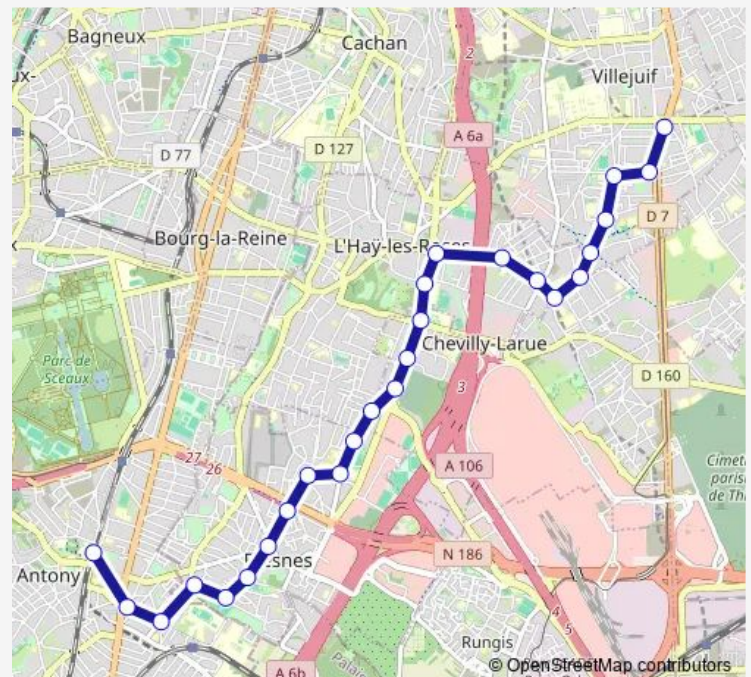

Direction

Villejuif - Louis Aragon — Antony Rer

23 stops

[Open route schedule](#)

Villejuif - Louis Aragon

Les Bons Enfants

Place Auguste Delaune

Lamartine

Pasteur - Jaurès

Route schedule

Villejuif - Louis Aragon — Antony Rer

| | |
|-----------|---------------------------|
| Monday | 05:13-00:30 ⁺¹ |
| Tuesday | 05:13-00:30 ⁺¹ |
| Wednesday | 05:13-01:30 ⁺¹ |
| Thursday | 05:13-00:30 ⁺¹ |
| Friday | 05:13-01:30 ⁺¹ |
| Saturday | 05:16-01:30 ⁺¹ |
| Sunday | 06:30-00:30 ⁺¹ |

Route info

Direction: Villejuif - Louis Aragon

Stops: 23

Trip Duration: 0 hour 38 min

Auguste Mounié - Division Leclerc

Antony Rer

Direction

Antony Rer — Villejuif - Louis Aragon

Route info

Direction: Antony Rer

Stops: 26

Trip Duration: 0 hour 34 min

Direction

Villejuif - Louis Aragon — Mairie

18 stops

[Open route schedule](#)