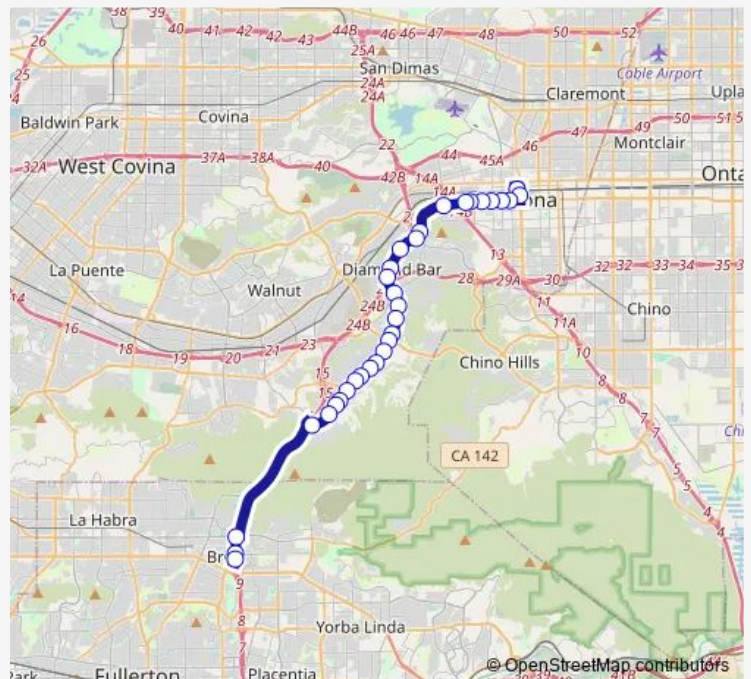

Diamond Bar Blvd and Gold Rush Dr S

Diamond Bar Blvd and Tin Dr S

Diamond Bar Blvd and Clear Creek Cyn S

Diamond Bar Blvd and Grand Ave S

Diamond Bar Blvd and Quail Summit Dr S

Diamond Bar Blvd and Mountain Laurel Way

Route schedule

Pomona Transit Center — Brea Mall

Monday	06:15-22:15
Tuesday	06:15-22:15
Wednesday	06:15-22:15
Thursday	06:15-22:15
Friday	06:15-22:15
Saturday	07:30-19:30
Sunday	07:30-19:30

Route info

Direction: Pomona Transit Center

Stops: 32

Trip Duration: 0 hour 45 min

Diamond Bar Blvd and Maple Hill Rd S

Diamond Bar Blvd and Kiowa Crest Dr S

Diamond Bar Blvd and Silver Hawk Dr S

Diamond Bar Blvd and Pathfinder Dr S

Diamond Bar Blvd and Shadow Canyon Dr S

Diamond Bar Blvd and Fountain Springs Rd

Diamond Bar Blvd and Cold Springs Ln S

Diamond Bar Blvd and Brea Canyon Rd S

State College Blvd and Lambert Rd S

State College Blvd and Birch St S

Brea Mall

Direction