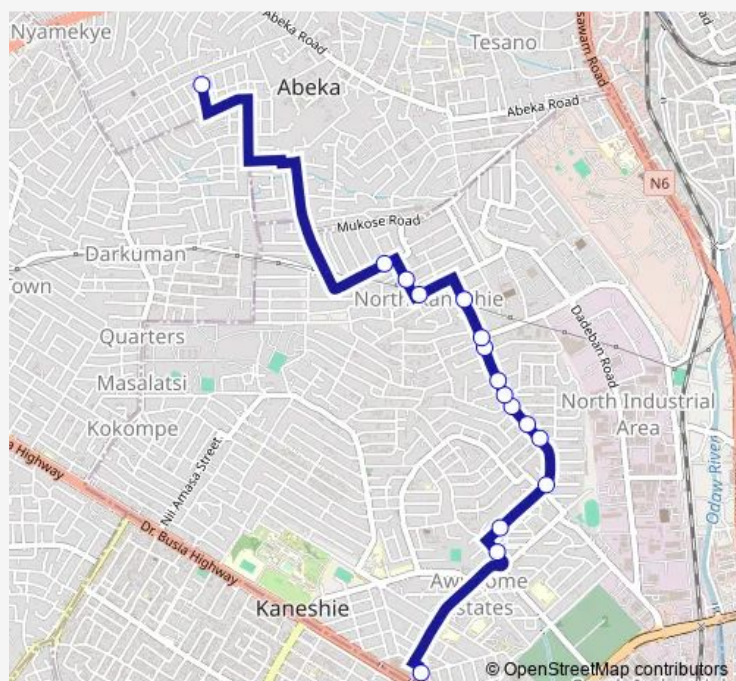

Swanlake

Old Stop

Meridian Chemist

Adodo

CMB Flats

New Fadama

Route schedule

Kaneshie Market Station — New Fadama

Monday 06:00

Tuesday 06:00

Wednesday 06:00

Thursday 06:00

Friday 06:00

Saturday 06:00

Sunday 06:00

Route info

Direction: Kaneshie Market Station

Stops: 16

Trip Duration: 0 hour 25 min

286 — New Fadama ↔ Kaneshie Market Station

Direction

New Fadama — Kaneshie Market Station

15 stops

[Open route schedule](#)

Route info

Direction: New Fadama

Stops: 15

Trip Duration: 0 hour 28 min

286 Bus time schedules and route maps are available in an offline PDF at busmaps.com. Use the busmaps.com website to see live bus times, train schedule or subway schedule, and step-by-step directions for all public transit in Accra