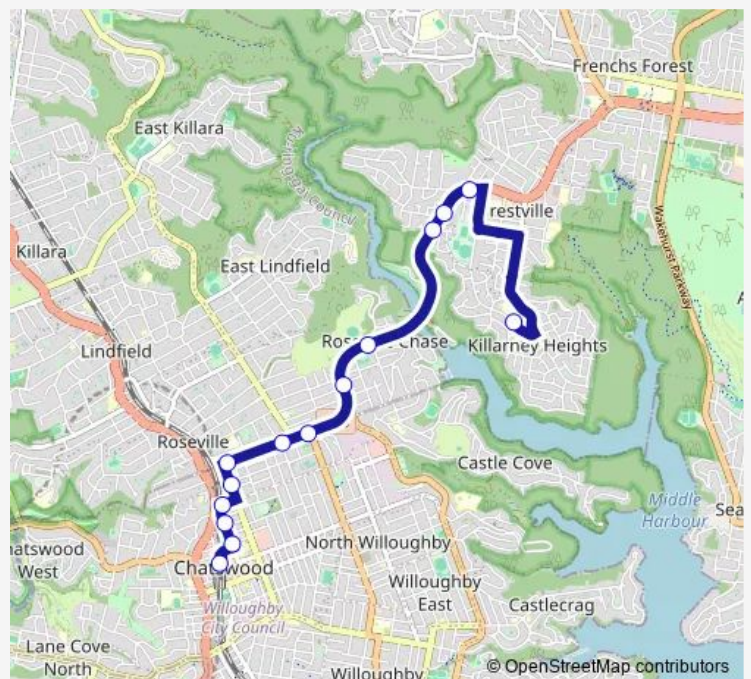

School Bus 286 Killarney Heights H to Chatswood Station

[Go to website](#)

Direction

Killarney High School, Melwood Av — Chatswood Station, Stand C

14 stops

[Open route schedule](#)

Killarney High School, Melwood Av

Warringah Rd Before Forestville Av

Warringah Rd Opp Laurel Ch

Warringah Rd Opp Valley Rd

Warringah Rd Before Babbage Rd

Babbage Rd At Allan St

Boundary St At Penshurst St

Boundary St At Macquarie St

Boundary St Before Archer St

Archer St At William St

Ashley St At Anderson St

Anderson St At Tulip St

Chatswood Presbyterian Church, Anderson St

Chatswood Station, Stand C

Route schedule

Killarney High School, Melwood Av — Chatswood Station, Stand C

Monday	15:15
Tuesday	15:15
Wednesday	15:15
Thursday	15:15
Friday	—
Saturday	—
Sunday	—

Route info

Direction: Killarney High School, Melwood Av

Stops: 14

Trip Duration: 0 hour 26 min

286 — Killarney Heights H to Chatswood Station