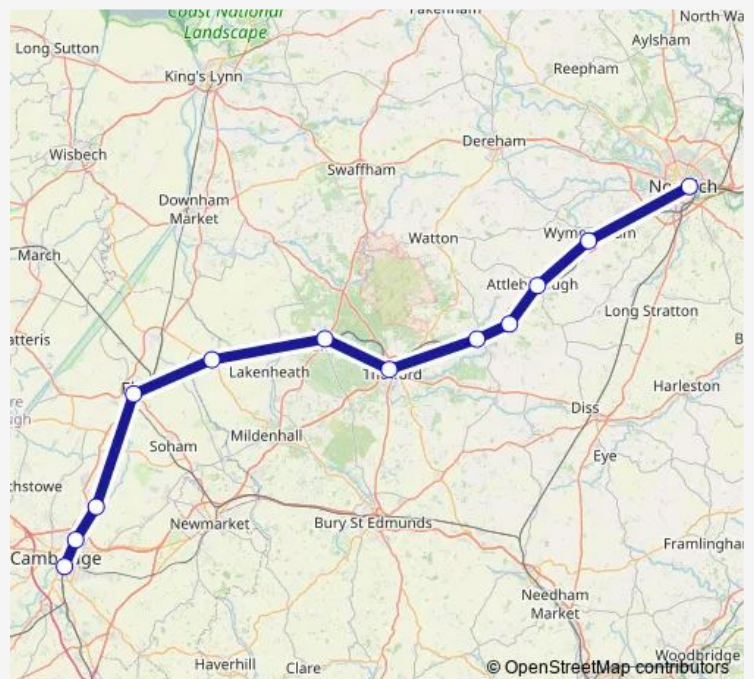

Friday 05:33-22:40

Saturday 05:27-22:40

Sunday 10:03-22:08

Route info

Direction: Norwich

Stops: 12

Trip Duration: 1 hour 24 min

■ Le:Nrw->Cbg — LE train service from NRW to Cbg

Brandon

Lakenheath

Ely

Waterbeach

Cambridge North

Cambridge

Route schedule

Norwich — Cambridge

Monday	—
Tuesday	—
Wednesday	—
Thursday	—
Friday	—
Saturday	10:27
Sunday	09:03-15:03

Route info

Direction: Norwich

Stops: 10

Trip Duration: 1 hour 18 min

Direction

Norwich — Cambridge

12 stops

Brandon

Ely

Waterbeach

Cambridge North

Cambridge

Route schedule

Norwich — Cambridge

Monday	16:27
Tuesday	16:27
Wednesday	16:27
Thursday	16:27
Friday	16:27
Saturday	17:20
Sunday	—