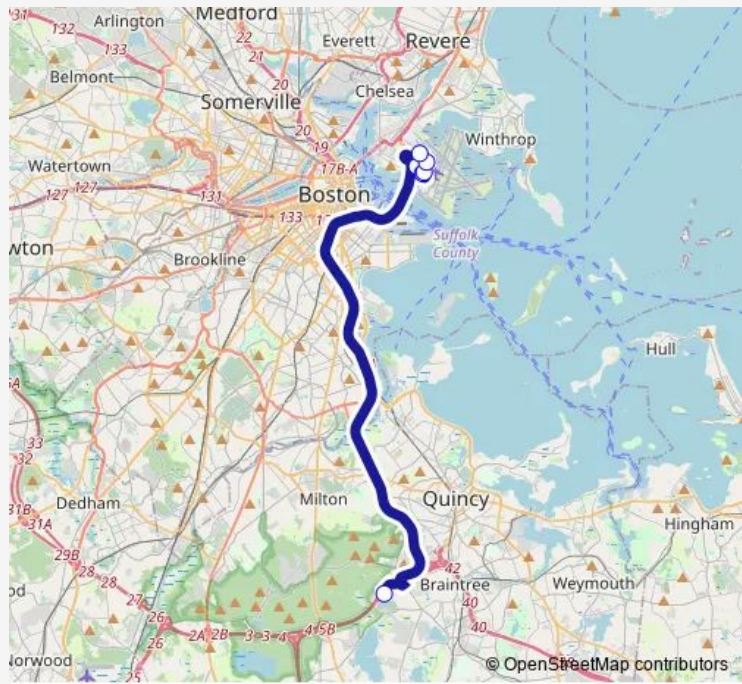

**Direction**  
Braintree Logan Express Terminal (262 Forbes Road) — Terminal E + Departures

6 stops

[Open route schedule](#)

- Braintree Logan Express Terminal (262 Forbes Road)
- Terminal A + Departures
- Terminal B Stop 1 + Departures
- Terminal B Stop 2 + Departures
- Terminal C + Departures
- Terminal E + Departures

Route schedule

Braintree Logan Express Terminal (262 Forbes Road) — Terminal E + Departures

Monday	02:15-22:00
Tuesday	02:15-22:00
Wednesday	02:15-22:00
Thursday	02:15-22:00
Friday	02:15-22:00
Saturday	02:15-22:00
Sunday	02:15-22:00

Route info

Direction: Braintree Logan Express Terminal (262 Forbes Road)

Stops: 6

Trip Duration: 0 hour 40 min

## Direction

Terminal A + Arrivals — Braintree Logan Express Terminal (262 Forbes Road)

6 stops

[Open route schedule](#)

Terminal A + Arrivals

Terminal B Stop 1 + Departures

Terminal B Stop 2 + Departures

Terminal C + Arrivals