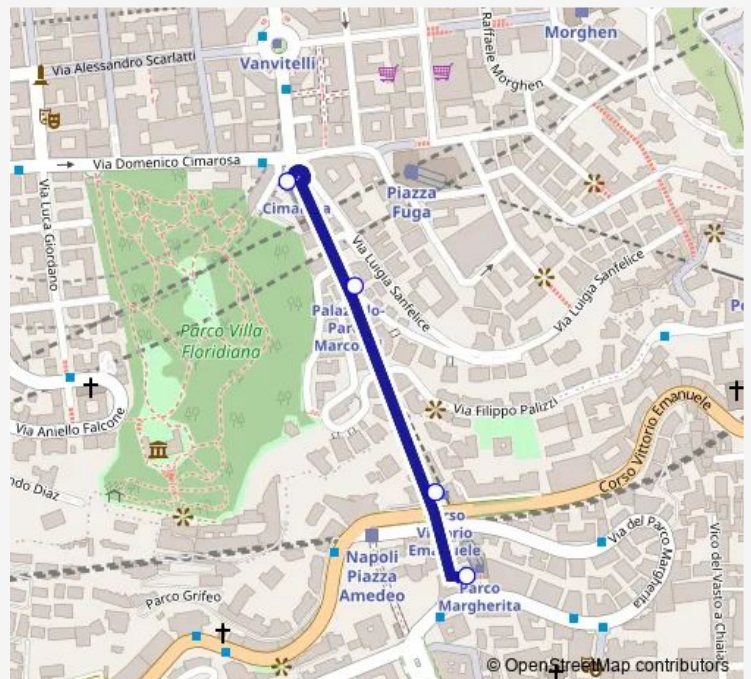

Funicular F1 Funicolare Chiaia

[Go to website](#)

Direction

Parco Margherita — Cimarosa

4 stops

[Open route schedule](#)

Parco Margherita

C.So V. Emanuele

Palazzolo

Cimarosa

Route schedule

Parco Margherita — Cimarosa

Monday	07:00-22:00
Tuesday	07:00-22:00
Wednesday	07:00-22:00
Thursday	07:00-22:00
Friday	07:00-22:00
Saturday	07:00-22:00
Sunday	07:00-22:00

Route info

Direction: Parco Margherita

Stops: 4

Trip Duration: 0 hour 6 min

F1 — Funicolare Chiaia

Direction

Cimarosa — Parco Margherita

4 stops

[Open route schedule](#)

Cimarosa

Palazzolo

C.So V. Emanuele

Parco Margherita

Route schedule

Cimarosa — Parco Margherita

Monday	07:00-22:00
Tuesday	07:00-22:00
Wednesday	07:00-22:00
Thursday	07:00-22:00
Friday	07:00-22:00
Saturday	07:00-22:00
Sunday	07:00-22:00