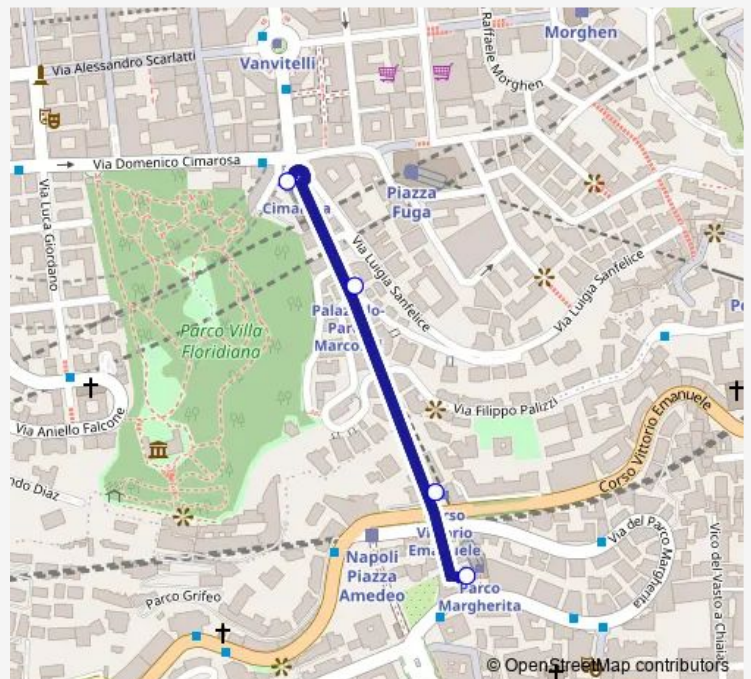

Funicular F1 Funicolare Chiaia

[Go to website](#)

**Direction**

Parco Margherita — Cimarosa

4 stops

[Open route schedule](#)

Parco Margherita

C.So V. Emanuele

Palazzolo

Cimarosa

Route schedule

Parco Margherita — Cimarosa

Monday	07:00-22:00
Tuesday	07:00-22:00
Wednesday	07:00-22:00
Thursday	07:00-22:00
Friday	07:00-22:00
Saturday	07:00-22:00
Sunday	07:00-22:00

Route info

Direction: Parco Margherita

Stops: 4

Trip Duration: 0 hour 6 min

F1 — Funicolare Chiaia

**Direction**

Cimarosa — Parco Margherita

4 stops

[Open route schedule](#)

Cimarosa

Palazzolo

C.So V. Emanuele

Parco Margherita

**Route schedule**

Cimarosa — Parco Margherita

Monday	07:00-22:00
Tuesday	07:00-22:00
Wednesday	07:00-22:00
Thursday	07:00-22:00
Friday	07:00-22:00
Saturday	07:00-22:00
Sunday	07:00-22:00