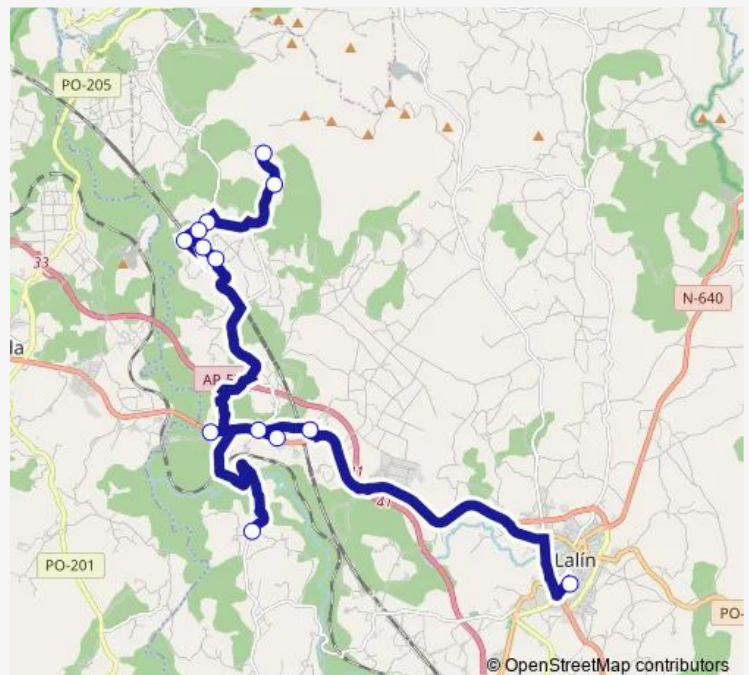

Friday 07:45

Saturday —

Sunday —

Route info

Direction: Lamparte de Arriba

Stops: 13

Trip Duration: 0 hour 34 min

■ XG696023 — les Laxeiro - Lamparte de Arriba

Direction

IES Laxeiro — Lamparte de Arriba

13 stops

[Open route schedule](#)

IES Laxeiro

Bendoiro iglesia

Prado (Carnicerias)

Prado (Cruce Corpiño)

Lamparte de Arriba

Route schedule

IES Laxeiro — Lamparte de Arriba

Monday 14:50

Tuesday 14:50

Wednesday 14:50

Thursday 14:50

Friday 14:50

Saturday —

Sunday —

Route info

Direction: IES Laxeiro

Stops: 13

Trip Duration: 0 hour 34 min

XG696023 Bus time schedules and route maps are available in an offline PDF at busmaps.com. Use the busmaps.com website to see live bus times, train schedule or subway schedule, and step-by-step directions for all public transit in Silleda