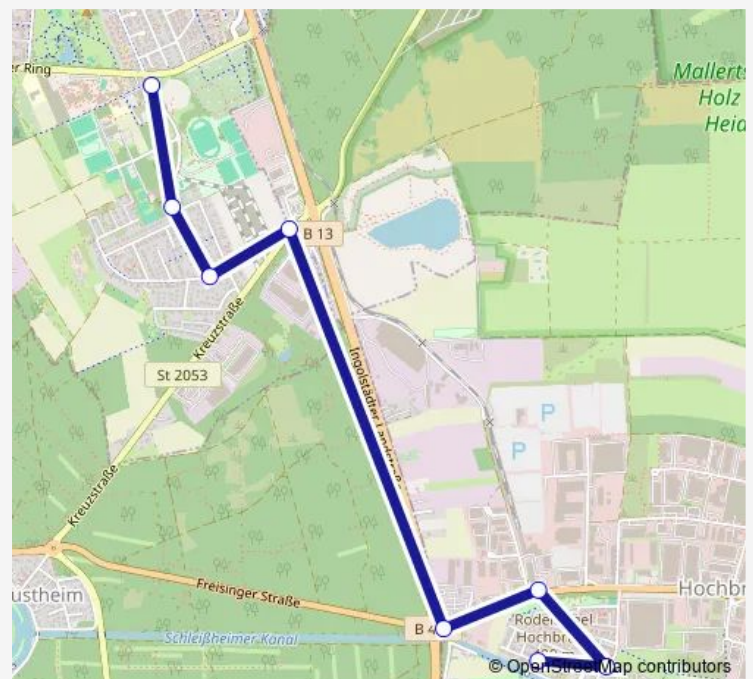

Regional Bus Service 219V Hochbrück, Jahnstr. - Lohhof, Sportpark

[Go to website](#)

Direction

Hochbrück, Jahnstraße — Lohhof, Sportpark

8 stops

[Open route schedule](#)

Hochbrück, Jahnstraße

Hochbrück, Heidenheimer Straße

Hochbrück, Carl-von-Linde-Str.

Hochbr., Hohe-Brücken-Str.

Oberschleißh., Kreuzhof

Lohhof, Mallertshofener Straße

Lohhof, Haimhauser Straße

Lohhof, Sportpark

Route schedule

Hochbrück, Jahnstraße — Lohhof, Sportpark

Monday	07:25
Tuesday	07:25
Wednesday	07:25
Thursday	07:25
Friday	07:25
Saturday	—
Sunday	—

Route info

Direction: Hochbrück, Jahnstraße

Stops: 8

Trip Duration: 0 hour 10 min

■ 219V — Hochbrück, Jahnstr. - Lohhof, Sportpark

Friday 07:43

Saturday —

Sunday —

Route info

Direction: Lohhof, Mallertshofener Straße

Stops: 4

Trip Duration: 0 hour 7 min

219V Regional Bus Service time schedules and route maps are available in an offline PDF at busmaps.com. Use the busmaps.com website to see live bus times, train schedule or subway schedule, and step-by-step directions for all public transit in Munich