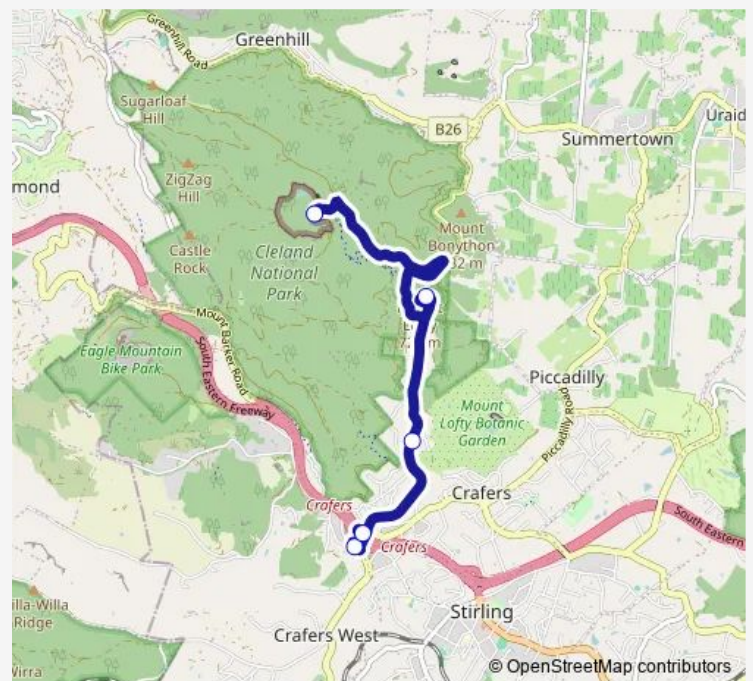

Bus 823 Crafers to Cleland Wildlife Park

[Go to website](#)

Direction

Stop 27 Cleland Wildlife Park — Stop 24A / Zone A Crafers Park N Ride

5 stops

[Open route schedule](#)

Stop 27 Cleland Wildlife Park

Stop 26 Summit Rd - Mt Lofty Summit

Stop 25 Summit Rd - East side

Stop 24 Crafers Ramp - South side

Stop 24A / Zone A Crafers Park N Ride

Route schedule

Stop 27 Cleland Wildlife Park — Stop 24A / Zone A Crafers Park N Ride

Monday	10:40-17:10
Tuesday	10:40-17:10
Wednesday	10:40-17:10
Thursday	10:40-17:10
Friday	10:40-17:10
Saturday	10:36-17:10
Sunday	10:36-17:10

Route info

Direction: Stop 27 Cleland Wildlife Park

Stops: 5

Trip Duration: 0 hour 14 min

823 — Crafers to Cleland Wildlife Park