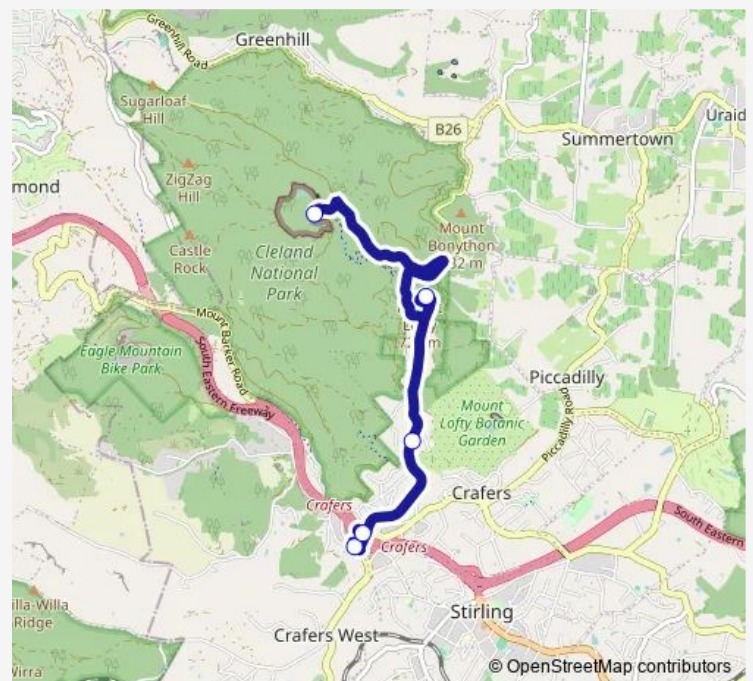

Stop 25 Summit Rd - East side

Stop 24 Crafers Ramp - South side

Stop 24A / Zone A Crafers Park N Ride

Route schedule

Stop 27 Cleland Wildlife Park — Stop 24A / Zone A Crafers Park N Ride

Monday	10:40-16:40
Tuesday	10:40-16:40
Wednesday	10:40-16:40
Thursday	10:40-16:40
Friday	10:40-16:40
Saturday	10:36-16:36
Sunday	10:36-16:36

Route info

Direction: Stop 27 Cleland Wildlife Park

Stops: 5

Trip Duration: 0 hour 14 min

823 — Crafers to Cleland Wildlife Park

Direction

Stop 24 Crafers Ramp - South side — Stop 27 Cleland Wildlife Park

5 stops

[Open route schedule](#)

Stop 24 Crafers Ramp - South side

Stop 24A / Zone A Crafers Park N Ride

Stop 25 Summit Rd - West side

Stop 26 Summit Rd - Mt Lofty Summit

Stop 27 Cleland Wildlife Park

Route schedule

Route info

Direction: Stop 24 Crafers Ramp - South side

Stops: 5

Trip Duration: 0 hour 24 min

823 Bus time schedules and route maps are available in an offline PDF at busmaps.com. Use the busmaps.com website to see live bus times, train schedule or subway schedule, and step-by-step directions for all public transit in Crafers