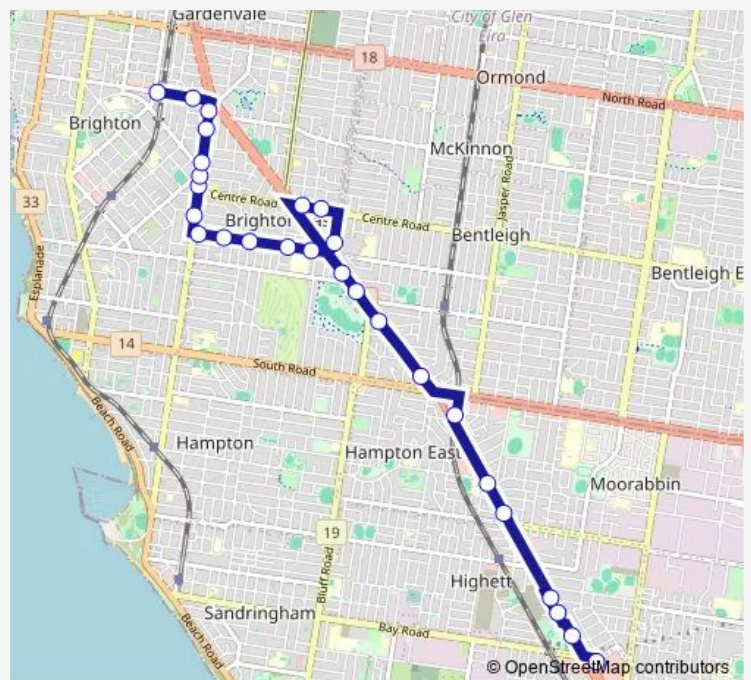

North Ave/Nepean Hwy (Brighton East)

Vincent St/Nepean Hwy (Brighton East)

Cummins Rd/Nepean Hwy (Brighton East)

Dendy St/Nepean Hwy (Brighton East)

Nepean Hwy/Centre Rd (Brighton East)

Clinton St/Centre Rd (Brighton East)

Hampton St/Marriage Rd (Brighton East)

Hammond St/Hampton St (Brighton)

Centre Rd/Hampton St (Brighton East)

Route schedule

Southland Shopping Centre/Karen St (Cheltenham) — North Brighton Station/Bay St (Brighton)

Monday	06:54-18:03
Tuesday	06:54-18:03
Wednesday	06:54-18:03
Thursday	06:54-18:03
Friday	06:54-18:03
Saturday	—
Sunday	—

Route info

Direction: Southland Shopping Centre/Karen St (Cheltenham)

Stops: 27

Trip Duration: 0 hour 31 min

823 — Southland SC - North Brighton

Halifax St/Hampton St (Brighton)

Grant St/Hampton St (Brighton)

Byron St/Hampton St (Brighton)

Nepean Hwy/Hampton St (Brighton)

Hillcrest Ave/Bay St (Brighton)

North Brighton Station/Bay St (Brighton)