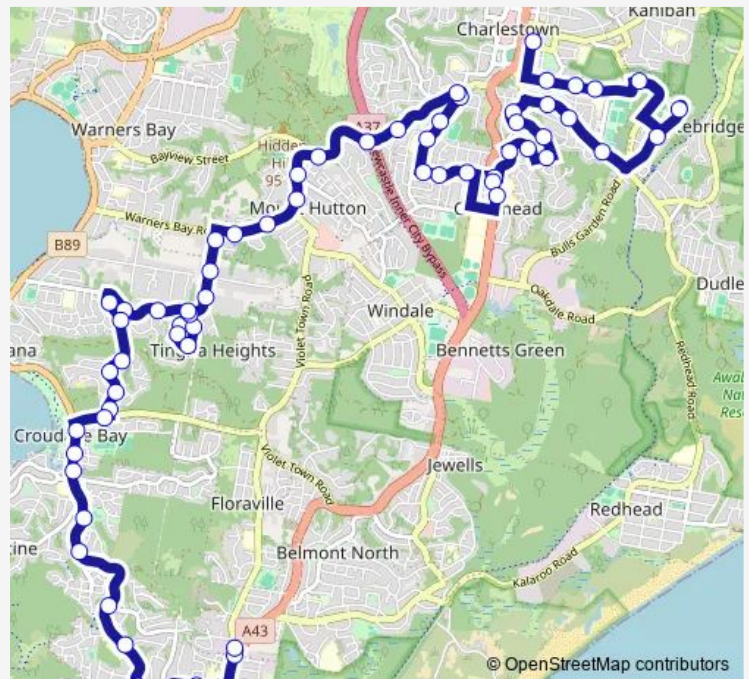

Oxford St At Goundry St

### Route schedule

Charlestown Public School, Smith St — Belmont Bus Depot, Floraville Rd

Monday	15:25
Tuesday	15:25
Wednesday	15:25
Thursday	15:25
Friday	15:25
Saturday	—
Sunday	—

### Route info

Direction: Charlestown Public School, Smith St

Stops: 65

Trip Duration: 0 hour 54 min

823 — Charlestown Public School to Belmont Depot Yard

Oxford St At Plane St

Oxford St Opp Cadaga Rd

Cadaga Rd At Coral Cres

## Route info

Direction: Belmont Bus Depot, Floraville Rd

Stops: 61

Trip Duration: 0 hour 44 min

Lindeman Cl At Woodley St

Woodley St At Seaview Cl

Seaview Cl At Huntington Cl

Lindeman Cl Opp Seaview Cl